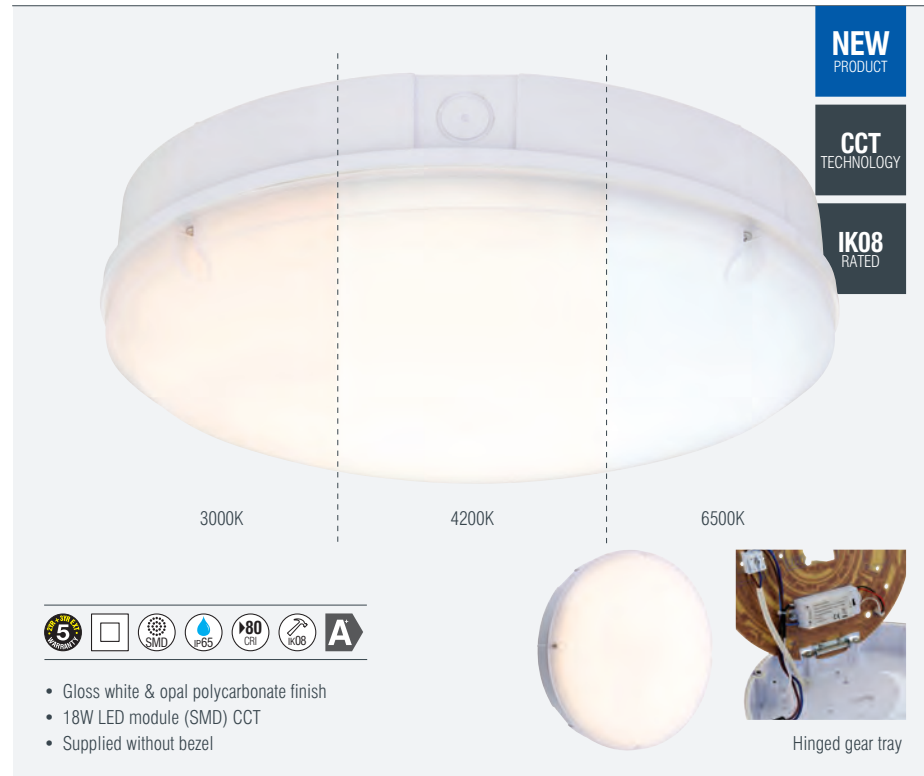

FORCA 18W CCT

Using the latest in Colour Changing Technology (CCT), each Forca can be 3000K, 4200K or 6500K by flicking the switch on the LED board to the desired colour temperature. The Forca is a functional bulkhead built to last, manufactured from polycarbonate, this fitting is suitable for both commercial and domestic applications. Featuring a screw lock design & IK08 rated, these fittings are sturdy and reliable; available in a choice of standard, emergency and sensor options. Range boasts a choice of bezel finishes & shapes.

CODE	DESCRIPTION	K	LM	LM/W	DIMENSIONS
77897	Forca CCT IP65 18W	3000/4200/6500	1600	89	Proj: 90mm Dia: 300mm
77898	Forca CCT MW IP65 18W	3000/4200/6500	1600	89	Proj: 90mm Dia: 300mm
77899	Forca CCT photocell IP65 18W	3000/4200/6500	1600	89	Proj: 90mm Dia: 300mm
77900	Forca CCT Step Dim IP65 18W	3000/4200/6500	1600	89	Proj: 90mm Dia: 300mm
77901	Forca CCT EM IP65 18W	3000/4200/6500	1600	89	Proj: 90mm Dia: 300mm
77902	Forca CCT EM + MW IP65 18W	3000/4200/6500	1600	89	Proj: 90mm Dia: 300mm
77903	Forca CCT EM + Step Dim IP65 18W	3000/4200/6500	1600	89	Proj: 90mm Dia: 300mm

For use with Forca 12W & Forca 18W CCT.

CODE	DESCRIPTION	FINISH	DIMENSIONS
77904	Forca bezel white plain bezel	Gloss white polycarbonate	Proj: 60mm Dia: 340mm
77905	Forca bezel white eyelid bezel	Matt white textured polycarbonate	Proj: 83mm Dia: 340mm
77907	Forca bezel grey plain bezel	Grey polycarbonate	Proj: 60mm Dia: 340mm
77908	Forca bezel grey eyelid bezel	Grey polycarbonate	Proj: 83mm Dia: 340mm
77909	Forca bezel grey grill bezel	Grey polycarbonate	Proj: 97mm Dia: 340mm
77910	Forca bezel black plain bezel	Matt black textured polycarbonate	Proj: 60mm Dia: 340mm
77911	Forca bezel black eyelid bezel	Matt black textured polycarbonate	Proj: 83mm Dia: 340mm
77912	Forca bezel black grill bezel	Matt black textured polycarbonate	Proj: 97mm Dia: 340mm
77913	Forca bezel chrome plain bezel	Chrome effect polycarbonate	Proj: 60mm Dia: 340mm
78286	Forca anti-theft screw pack	Steel	