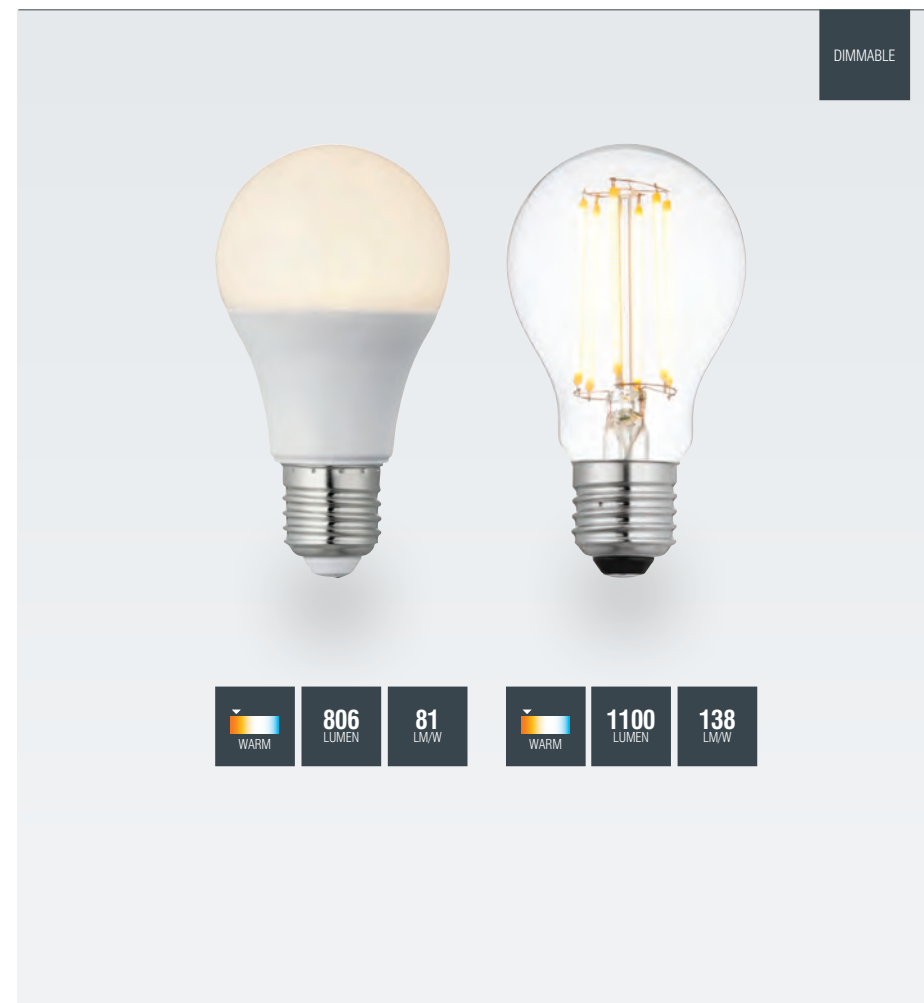

E27 SMART

The E27 Smart is a dimmable tuneable white LED lamp. With a range from 2700K to 6500K this lamp is ideal for creating the right ambience. This smart lamp can all be controlled via the SaxbySmart app, allowing you ultimate control with your lighting, whether it's changing colour, dimming, switching on and off or using the timer set up feature. It is also compatible with Amazon Alexa and Google Home to allow you to control your lights with your voice.

INTELLIGENT LIGHTING®
saxbysmart

NEW
PRODUCT

SMART
2700-6500K

DIMMABLE

“Alexa, turn on the lights”

SaxbySmart is compatible with Amazon Echo and Google Home allowing you to control the lights directly using your own voice.

CODE	DESCRIPTION	LAMP	K	LM	LM/W	DIMENSIONS
79309	E27 Smart	10W LED E27 CCT	2700-6500	800	80	H: 118mm Dia: 60mm

Pobrano z mamadecor.pl E27 LED GLS

Our new range of LED lamps are suitable for indoor and outdoor use. With their high quality light output and superior dimming ability they are perfect for all types of products. These are bright enough to be considered as direct replacements for original incandescent lamps.

DIMMABLE

WARM	806 LUMEN	81 LM/W	WARM	1100 LUMEN	138 LM/W
------	--------------	------------	------	---------------	-------------

CODE	DESCRIPTION	LAMP	K	LM	LM/W	DIMENSIONS
76806	E27 LED GLS 10W	Warm white	3000	806	81	H: 105mm Dia: 60mm
76799	E27 LED filament GLS 8W	Warm white	2700	1100	138	H: 105mm Dia: 60mm