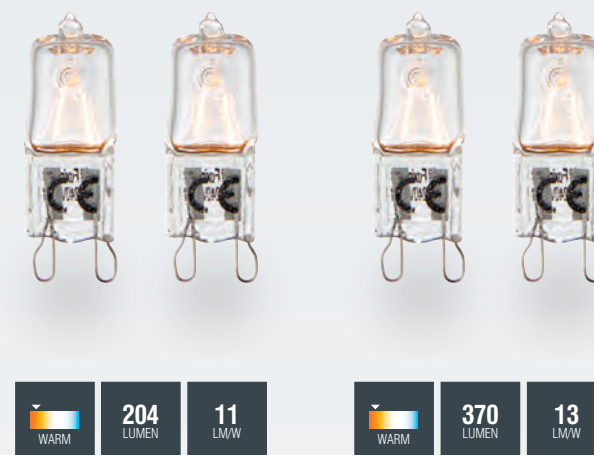

## G9 LED SMD

LED G9 lamps with a choice of colour temperature. These lamps can be used within enclosed fittings making them suitable for use in indoor, bathroom and outdoor fittings.

CODE	DESCRIPTION		K	LM	LM/W	DIMENSIONS
<b>76140</b>	G9 LED SMD 2.3W		4000	220	96	H: 47mm Dia: 17mm
<b>76139</b>	G9 LED SMD 2.3W		3000	220	96	H: 47mm Dia: 17mm
<b>76792</b>	G9 LED SMD 3W		3000	300	100	H: 49mm Dia: 17mm
<b>76790</b>	G9 LED SMD 2.5W		3000	200	80	H: 48mm Dia: 16mm
<b>76791</b>	G9 LED SMD 2.5W		4000	200	80	H: 48mm Dia: 16mm

## Pobrano z mamadecor.pl G9 ECO HALOGEN TWIN PACK

Our new G9 eco halogen lamps are dimmable and come supplied as twin packs. Options include 18W and 28W lamps, ranging from 204 to 370 lumens of warm white light output per lamp.

DIMMABLE

CODE	DESCRIPTION	LAMP	K	LM	LM/W	DIMENSIONS
<b>70064</b>	G9 eco halogen 18W		2800	204	11	H: 43mm Dia: 13mm
<b>70065</b>	G9 eco halogen 28W		2800	370	13	H: 43mm Dia: 13mm

ACCESSORY G9 271