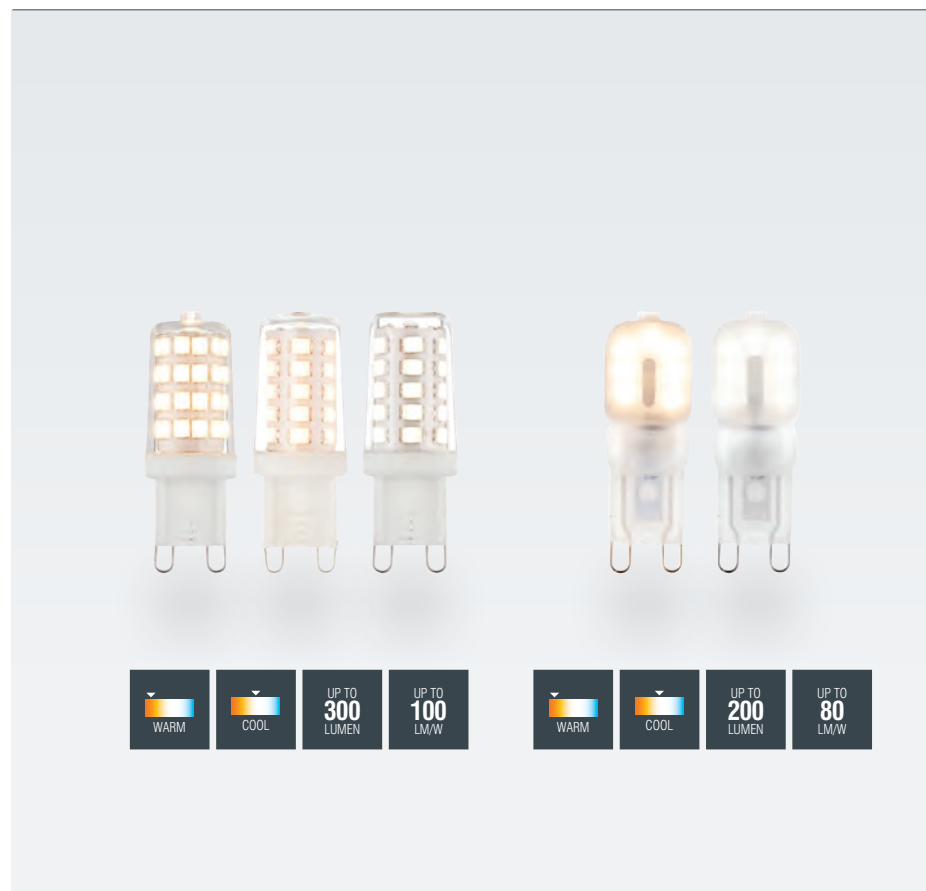

## G9 LED SMD

LED G9 lamps with a choice of colour temperature. These lamps can be used within enclosed fittings making them suitable for use in indoor, bathroom and outdoor fittings.

CODE	DESCRIPTION		K	LM	LM/W	DIMENSIONS
<b>76140</b>	G9 LED SMD 2.3W		4000	220	96	H: 47mm Dia: 17mm
<b>76139</b>	G9 LED SMD 2.3W		3000	220	96	H: 47mm Dia: 17mm
<b>76792</b>	G9 LED SMD 3W		3000	300	100	H: 49mm Dia: 17mm
<b>76790</b>	G9 LED SMD 2.5W		3000	200	80	H: 48mm Dia: 16mm
<b>76791</b>	G9 LED SMD 2.5W		4000	200	80	H: 48mm Dia: 16mm

## Pobrano z mamadecor.pl G9 ECO HALOGEN TWIN PACK

Our new G9 eco halogen lamps are dimmable and come supplied as twin packs. Options include 18W and 28W lamps, ranging from 204 to 370 lumens of warm white light output per lamp.

DIMMABLE

CODE	DESCRIPTION	LAMP	K	LM	LM/W	DIMENSIONS
<b>70064</b>	G9 eco halogen 18W		2800	204	11	H: 43mm Dia: 13mm
<b>70065</b>	G9 eco halogen 28W		2800	370	13	H: 43mm Dia: 13mm

ACCESSORY G9 271