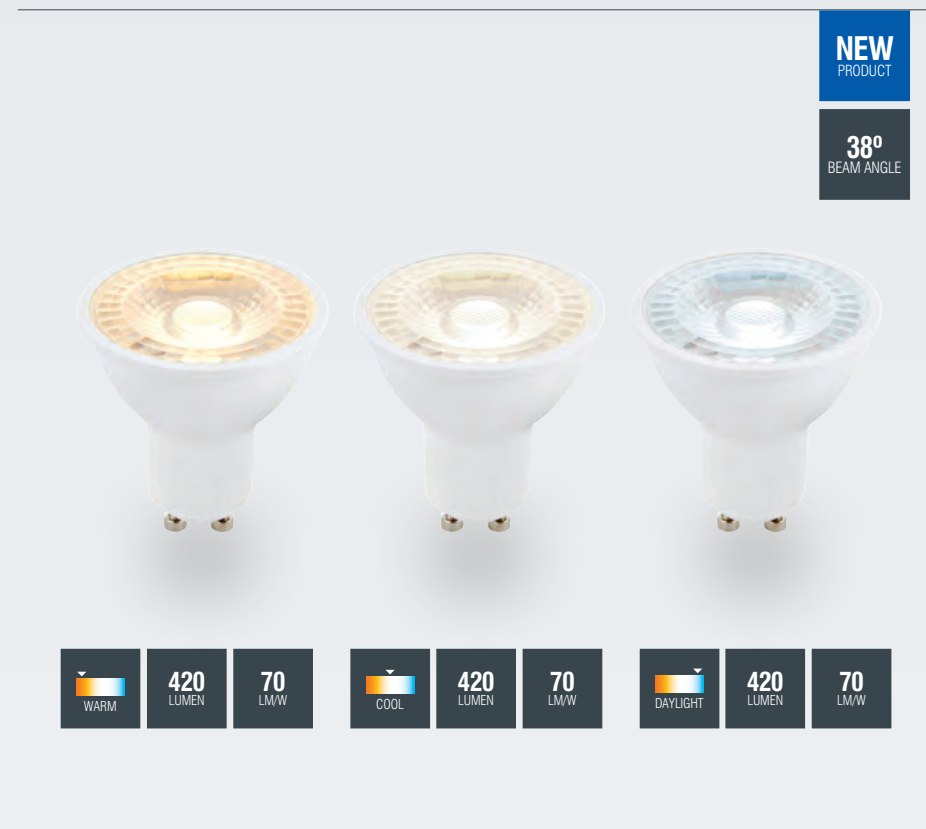

## GU10 LED SMD

A bright, 6W SMD GU10 lamp in warm white, incorporating the latest LED technology. With a beam angle of 120° this fills the rooms with light.

CODE	DESCRIPTION	K	LM	LM/W	DIMENSIONS
78856	GU10 LED SMD 120° 3000K 6W	3000	460	77	H: 59mm Dia: 50mm
78857	GU10 LED SMD 120° 4000K 6W	4000	460	77	H: 59mm Dia: 50mm
78858	GU10 LED SMD 120° 6000K 6W	6000	460	77	H: 59mm Dia: 50mm

A bright, 6W SMD GU10 lamp, incorporating the latest LED technology. With a beam angle of 38° this offers directional light and reduces glare.

CODE	DESCRIPTION	K	LM	LM/W	DIMENSIONS
78859	GU10 LED SMD 38° 6W	3000	420	70	H: 54mm Dia: 50mm
78860	GU10 LED SMD 38° 6W	4000	420	70	H: 54mm Dia: 50mm
78861	GU10 LED SMD 38° 6W	6000	420	70	H: 54mm Dia: 50mm
78862	GU10 LED SMD 38° 6W	3000	420	70	H: 54mm Dia: 50mm
78863	GU10 LED SMD 38° 6W	4000	420	70	H: 54mm Dia: 50mm
78864	GU10 LED SMD 38° 6W	6000	420	70	H: 54mm Dia: 50mm