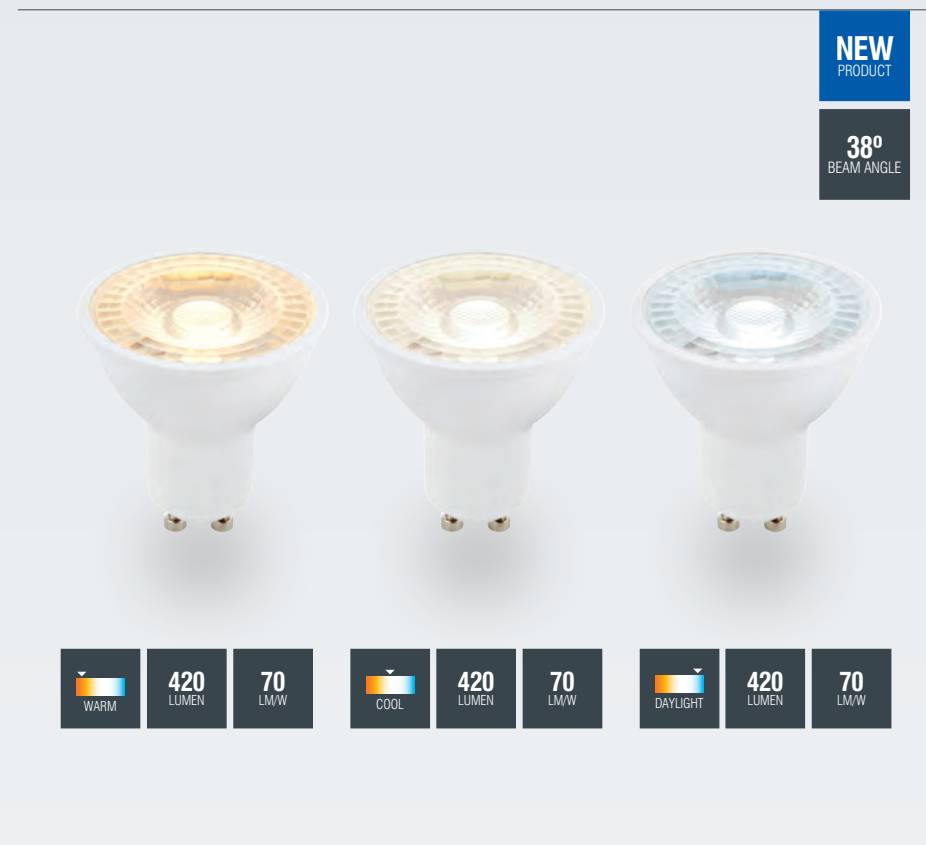

GU10 LED SMD

A bright, 6W SMD GU10 lamp in warm white, incorporating the latest LED technology. With a beam angle of 120° this fills the rooms with light.

CODE	DESCRIPTION	K	LM	LM/W	DIMENSIONS
78856	GU10 LED SMD 120° 3000K 6W	3000	460	77	H: 59mm Dia: 50mm
78857	GU10 LED SMD 120° 4000K 6W	4000	460	77	H: 59mm Dia: 50mm
78858	GU10 LED SMD 120° 6000K 6W	6000	460	77	H: 59mm Dia: 50mm

Pobrano z mamadecor.pl GU10 LED SMD

A bright, 6W SMD GU10 lamp, incorporating the latest LED technology. With a beam angle of 38° this offers directional light and reduces glare.

CODE	DESCRIPTION	K	LM	LM/W	DIMENSIONS
78859	GU10 LED SMD 38° 6W	3000	420	70	H: 54mm Dia: 50mm
78860	GU10 LED SMD 38° 6W	4000	420	70	H: 54mm Dia: 50mm
78861	GU10 LED SMD 38° 6W	6000	420	70	H: 54mm Dia: 50mm
78862	GU10 LED SMD 38° 6W	3000	420	70	H: 54mm Dia: 50mm
78863	GU10 LED SMD 38° 6W	4000	420	70	H: 54mm Dia: 50mm
78864	GU10 LED SMD 38° 6W	6000	420	70	H: 54mm Dia: 50mm