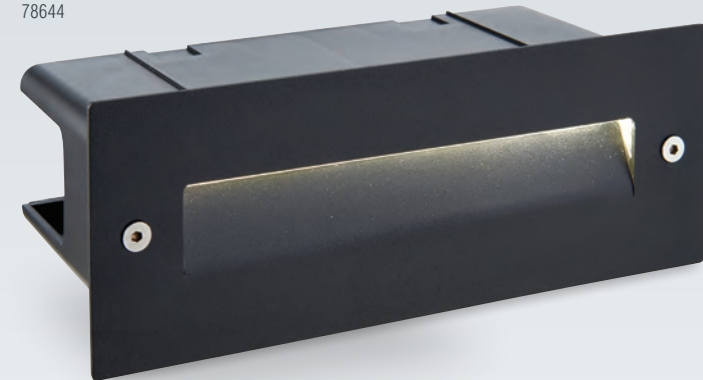

# SEINA STAINLESS STEEL

Specially designed LED brick lights. The rear housing is the size of a regular brick, meaning that no special cutting is required. It has a specially designed LED board and has a polycarbonate shade for improved light output. Straightforward installation with angled cable lands and fast fix terminal block. Designed to take armoured cable. Louvered, plain and guide available in three colours, including marine grade brushed stainless steel. RGB colour changing LED option also available.

75527

- Constructed from marine grade stainless steel (316) & polycarbonate
- LED module (SMD)
- Min void: 102.5mm
- Cut out: 215 x 65mm
- Warm white module (78641) only compatible with plain fittings

CODE	DESCRIPTION	K	LM	LM/W	DIMENSIONS	
<b>78637</b>	Seina plain IP44 3.5W	<b>A</b>	4000	200	57	Proj: 2mm H: 85mm W: 225mm
<b>67602</b>	Seina RGB IP44 4.2W	<b>A</b>				Proj: 2mm H: 85mm W: 225mm
<b>78639</b>	Seina louvre IP44 3.5W	<b>A</b>	4000	50	14	Proj: 8mm H: 85mm W: 225mm
<b>75527</b>	Seina guide IP44 2W	<b>A</b>	4000	100	50	Proj: 2mm H: 85mm W: 225mm
<b>78641</b>	Seina plain warm white module IP44 3.5W	<b>A</b>	3000	200	57	H: 55mm W: 187mm L: 77mm

# Pobrano z mamadecor.pl SEINA BLACK

Specially designed LED brick lights. The rear housing is the size of a regular brick, meaning that no special cutting is required. It has a specially designed LED board and has a polycarbonate shade for improved light output. Straightforward installation with angled cable lands and fast fix terminal block. Designed to take armoured cable. Louvered, plain and guide available in three colours, including marine grade brushed stainless steel. RGB colour changing LED option also available.

78644

- Constructed from stainless steel (304) & polycarbonate
- Textured black finish
- LED module (SMD)
- Min void: 102.5mm
- Cut out: 215 x 65mm
- Warm white module (78641) only compatible with plain fittings