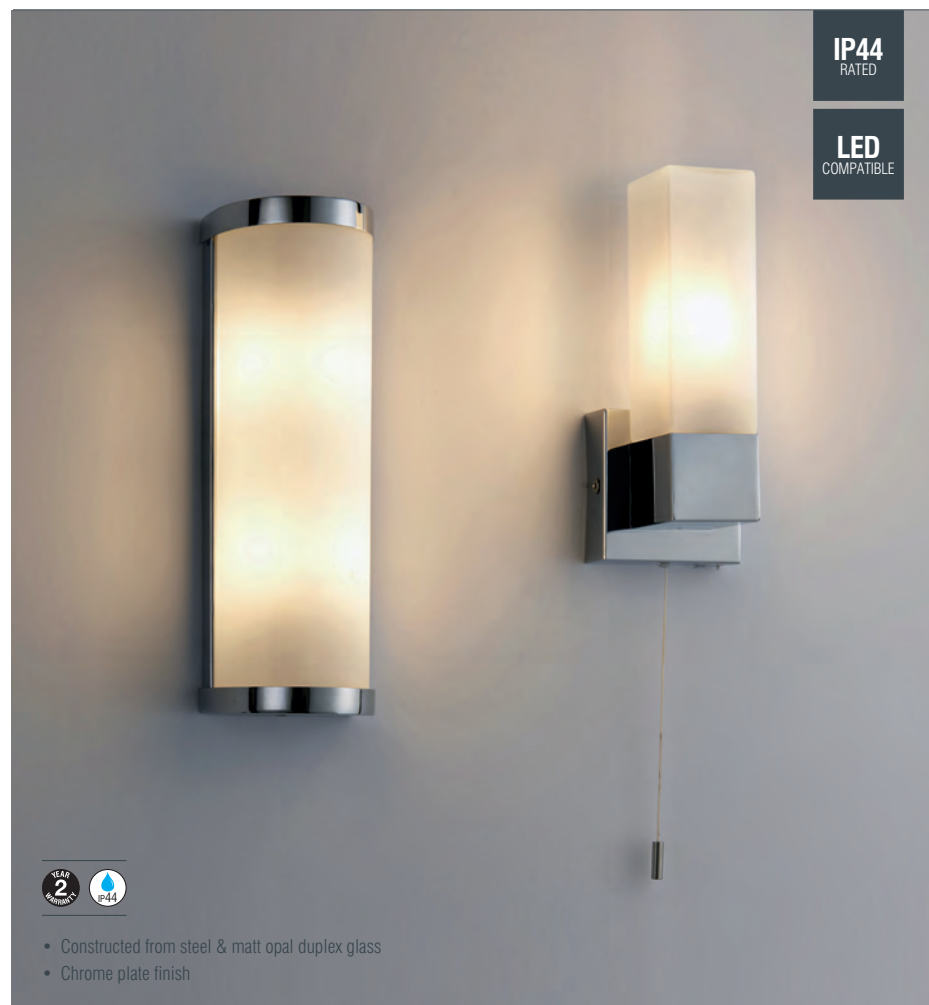

ICE & SQUARE

The curved lines of the Ice wall fitting mixed with chrome and a diffused glass shade make this light the ideal choice for the classic bathroom. Intense straight lines and boxy design, combined with the chrome and opal glass finish make the Square wall light the perfect choice for achieving a minimalist contemporary feel.

IP44
RATED

LED
COMPATIBLE

- Constructed from steel & matt opal duplex glass
- Chrome plate finish

CODE	DESCRIPTION	LAMP	DIMENSIONS
39363	Ice 2lt wall IP44 	2 x G9 (required)	Proj: 75mm H: 250mm W: 85mm
39627	Square 1lt wall IP44 	E14 candle (required)	Proj: 75mm H: 195mm W: 80mm

The Moda will allow you to create the designer bathroom look without the high price tag. This smart clean line, injection moulded over mirror wall lights constructed from chrome plated polymer, with integrated LED light source and opal diffuser. The minimalist Axis wall light features a chrome finish and is the perfect fitting for any modern bathroom. IP44 rated and designed with an integrated LED module, it will introduce a wash of bright light into your space.