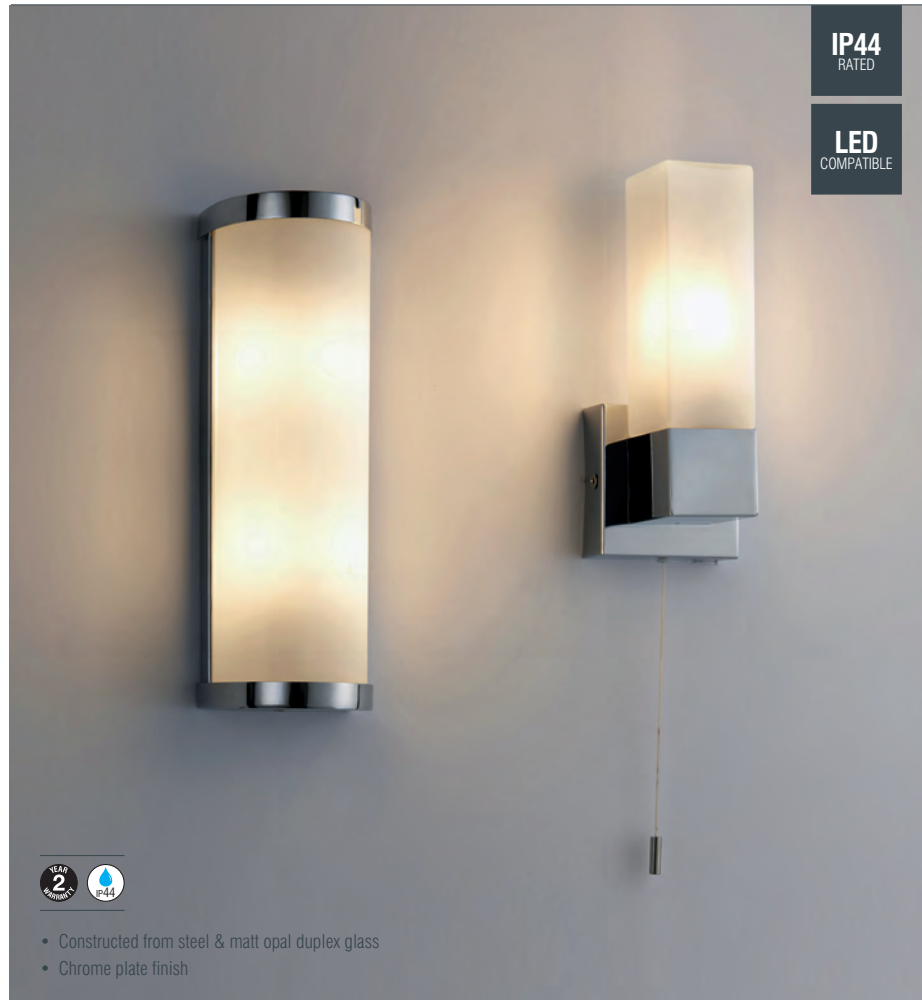

ICE & SQUARE

The curved lines of the Ice wall fitting mixed with chrome and a diffused glass shade make this light the ideal choice for the classic bathroom. Intense straight lines and boxy design, combined with the chrome and opal glass finish make the Square wall light the perfect choice for achieving a minimalist contemporary feel.

IP44
RATED

LED
COMPATIBLE

- Constructed from steel & matt opal duplex glass
- Chrome plate finish

CODE	DESCRIPTION	LAMP	DIMENSIONS
39363	Ice 2lt wall IP44 	2 x G9 (required)	Proj: 75mm H: 250mm W: 85mm
39627	Square 1lt wall IP44 	E14 candle (required)	Proj: 75mm H: 195mm W: 80mm

The Moda will allow you to create the designer bathroom look without the high price tag. This smart clean line, injection moulded over mirror wall lights constructed from chrome plated polymer, with integrated LED light source and opal diffuser. The minimalist Axis wall light features a chrome finish and is the perfect fitting for any modern bathroom. IP44 rated and designed with an integrated LED module, it will introduce a wash of bright light into your space.