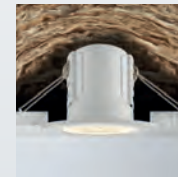

SHIELDECO 500

The SHIELDECO is a revolutionary Fire Rated dimmable LED downlight in both performance and installation. Utilising the tool-less fast fix 4 way loop in loop out connection system, the whole product can be fully wired and installed in a matter of seconds. Available in 4w 500 lumen and 8.5w 820 lumen and in both fixed and tilt versions. Owing to its unique construction and heat dissipation the product can be covered directly with insulation when installed in the ceiling. Suitable for both domestic and commercial applications this IP65 range of downlights are available in white, satin nickel and polished chrome.

Pobrano z mamadecor.pl SHIELDECO 800

The SHIELDECO is a revolutionary Fire Rated dimmable LED downlight in both performance and installation. Utilising the tool-less fast fix 4 way loop in loop out connection system, the whole product can be fully wired and installed in a matter of seconds. Available in 4w 500 lumen and 8.5w 820 lumen and in both fixed and tilt versions. Owing to its unique construction and heat dissipation the product can be covered directly with insulation when installed in the ceiling. Suitable for both domestic and commercial applications this IP65 range of downlights are available in white, satin nickel and polished chrome.

SHIELD ECO

FIRE
RATED

UP TO
820
LUMEN

DIMMABLE

FAST
FIX

Can be covered with insulation

Trimless bezel on page 26

- Constructed from steel & acrylic
- 8.5W LED module (SMD)
- Trimless bezel accessories available, see page 26
- Compatible dimmer 75021 (150W), see page 282