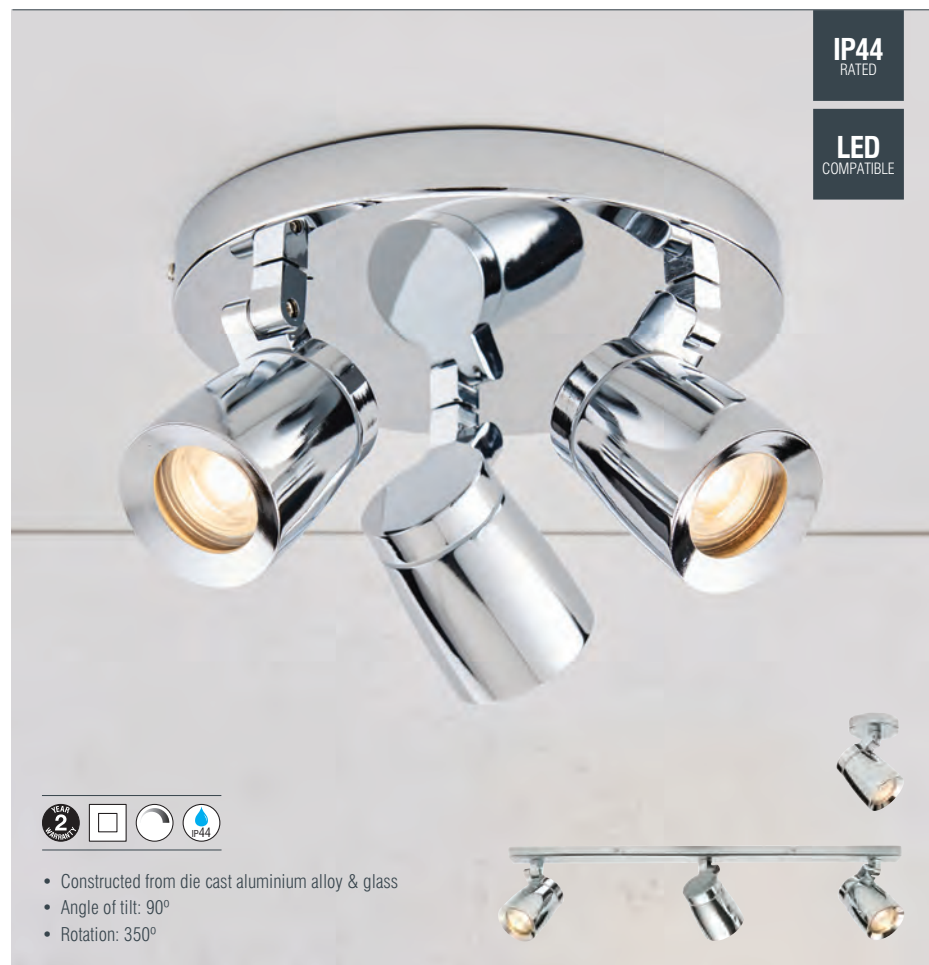

KNIGHT

The Knight range combines a polished chrome finish, sleek design and functional form. This range of bathroom spotlights includes single, triple and bar options all of which are suitable for use with LED lamps.

CODE	DESCRIPTION	FINISH	LAMP	DIMENSIONS
39166	Knight 1lt plate IP44	Chrome plate	GU10 (required)	Proj: 140mm Dia: 90mm
39167	Knight 3lt round IP44	Chrome plate	3 x GU10 (required)	Proj: 140mm Dia: 240mm
39168	Knight 3lt plate IP44	Chrome plate	3 x GU10 (required)	Proj: 140mm L: 600mm W: 50mm