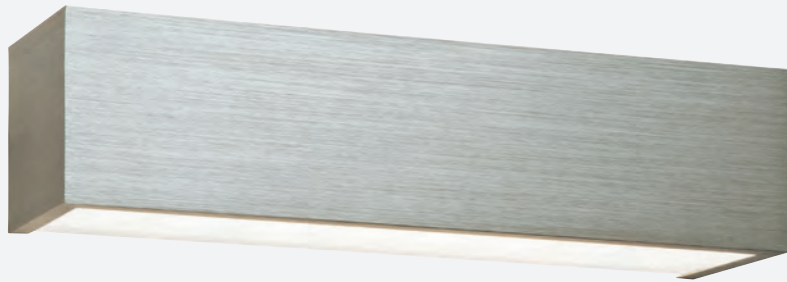

SHALE

This SMD LED brushed aluminium up & down wall light has a contemporary feel with its boxed design, fitted with a frosted glass diffuser which provides a soft light. Low maintenance and energy efficient, this fitting is the ideal choice for both domestic and commercial environments.

- Constructed from aluminium alloy & frosted glass
- Brushed silver anodised finish

CODE	DESCRIPTION	LAMP	K	LM	LM/W	DIMENSIONS
46395	Shale 1lt wall	8W LED module (SMD)	3500	550	69	Proj: 65mm H: 80mm W: 350mm

The Madison fittings are stylish, flexible LED wall or task lights. With its high lumen output combined with its low power consumption and cool running temperature this is the ideal fitting for both domestic and commercial applications. Available in a choice of finishes.

- Constructed from steel
- 1W LED module (SMD)

CODE	DESCRIPTION	FINISH	K	LM	LM/W	DIMENSIONS
50605	Madison 1lt wall	Chrome plate	3000	65	65	Proj: 175mm H: 250mm W: 40mm
50606	Madison 1lt wall	Brushed chrome	3000	65	65	Proj: 175mm H: 250mm W: 40mm