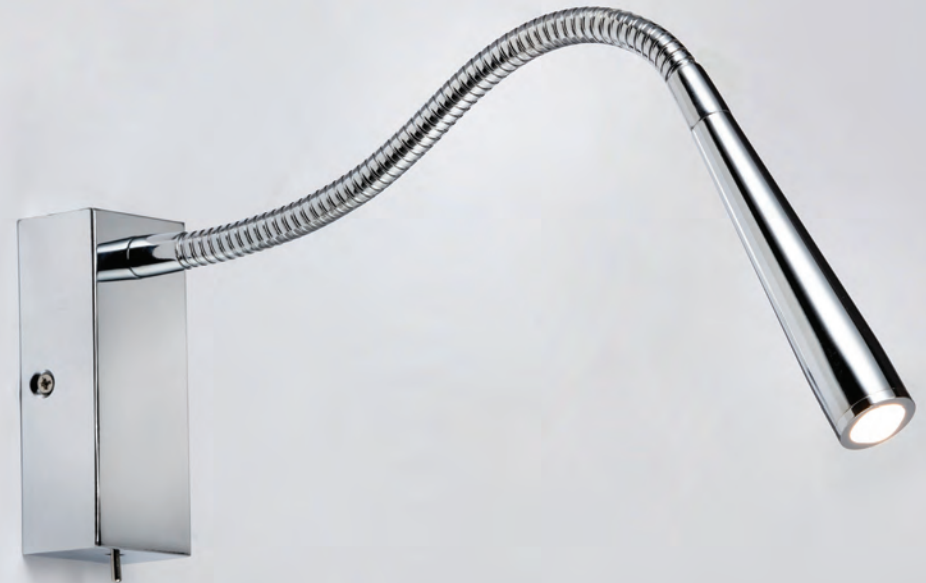

SHALE

This SMD LED brushed aluminium up & down wall light has a contemporary feel with its boxed design, fitted with a frosted glass diffuser which provides a soft light. Low maintenance and energy efficient, this fitting is the ideal choice for both domestic and commercial environments.

- Constructed from aluminium alloy & frosted glass
- Brushed silver anodised finish

CODE	DESCRIPTION	LAMP	K	LM	LM/W	DIMENSIONS
46395	Shale 1lt wall	8W LED module (SMD)	3500	550	69	Proj: 65mm H: 80mm W: 350mm

The Madison fittings are stylish, flexible LED wall or task lights. With its high lumen output combined with its low power consumption and cool running temperature this is the ideal fitting for both domestic and commercial applications. Available in a choice of finishes.

- Constructed from steel
- 1W LED module (SMD)

CODE	DESCRIPTION	FINISH	K	LM	LM/W	DIMENSIONS
50605	Madison 1lt wall	Chrome plate	3000	65	65	Proj: 175mm H: 250mm W: 40mm
50606	Madison 1lt wall	Brushed chrome	3000	65	65	Proj: 175mm H: 250mm W: 40mm