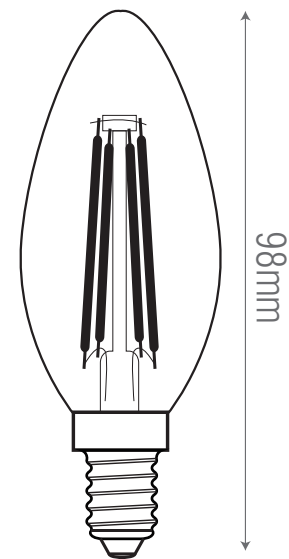

94341

E14 LED Filament Candle

FEATURES

- 2 years warranty
- Clear glass & bright nickel finish
- Constructed from glass & aluminium alloy
- Flicker free

SPEC DATA

Product Wattage:	4W
Product Lumen:	470
Lumen/W:	118
Kelvin:	2700K
Energy Rating:	A++
Dimmable:	N
Power Factor:	0.5
CRI:	80
Lifetime (Hours):	15000
SDCM:	6
Product Voltage:	220-240V
Operating Temp.:	-20 to 40 Degree
Hertz:	50/60
Product Weight (KG):	0.014

35mm

98mm