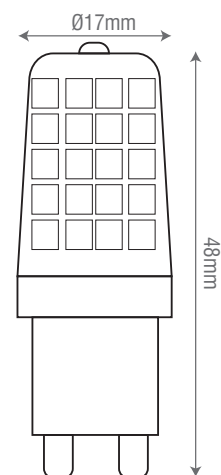

94309

G9 LED SMD 350Lm Dimmable

FEATURES

- 2 years warranty
- Clear & gloss white PC finish
- Constructed from polycarbonate

SPEC DATA

Product Wattage:	3.5W
Product Lumen:	350
Lumen/W:	100
Kelvin:	6500K
Energy Rating:	A++
Dimmable:	Y
Power Factor:	0.9
CRI:	80
Lifetime (Hours):	15000
SDCM:	6
Product Voltage:	220-240V
Hertz:	50/60
Operating Temp.:	-20 to 40 Degree
Product Weight(KG):	0.01