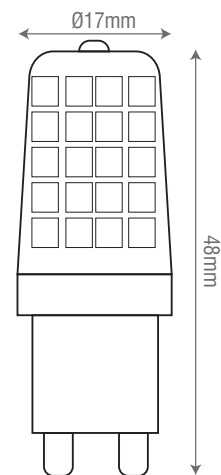

94308

**G9 LED SMD 350Lm Dimmable****FEATURES**

- 2 years warranty
- Clear & gloss white PC finish
- Constructed from polycarbonate

**SPEC DATA**

Product Wattage:	3.5W
Product Lumen:	350
Lumen/W:	100
Kelvin:	4000K
Energy Rating:	A++
Dimmable:	Y
Power Factor:	0.9
CRI:	80
Lifetime (Hours):	15000
SDCM:	6
Product Voltage:	220-240V
Hertz:	50/60
Operating Temp.:	-20 to 40 Degree
Product Weight(KG):	0.01