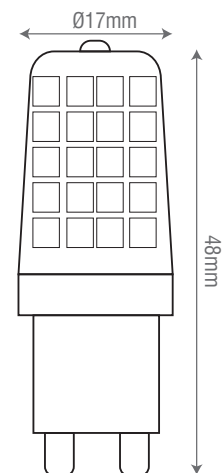

06303

G9 LED SMD 350Lm Dimmable

FEATURES

- 2 years warranty
- Clear & gloss white PC finish
- Constructed from polycarbonate

SPEC DATA

Product Wattage:	3.5W
Product Lumen:	350
Lumen/W:	100
Kelvin:	3000K
Energy Rating:	A++
Dimmable:	Y
Power Factor:	0.9
CRI:	80
Lifetime (Hours):	15000
SDCM:	6
Product Voltage:	220-240V
Hertz:	50/60
Operating Temp.:	-20 to 40 Degree
Product Weight(KG):	0.01