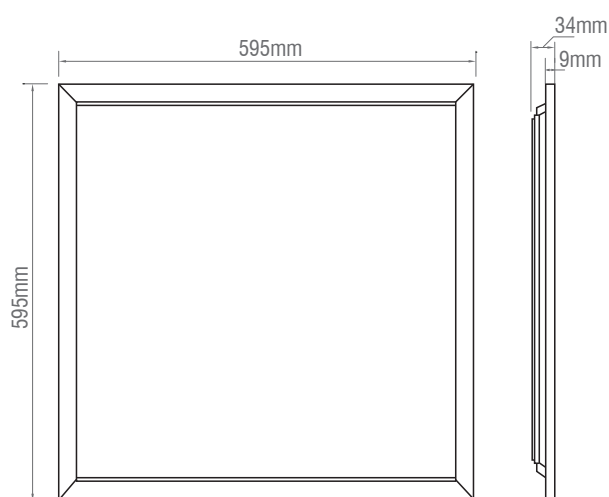

### SPEC DATA

Product Wattage:	40W
Product Lumen:	4000
Lumen/W:	100
Kelvin:	3000/4000/6000
Energy Rating:	A+
Dimmable:	No
Beam Angle:	120°
Operational Voltage:	27-42V
Power Factor:	> 0.9
CRI:	> 80
Lifetime (Hours):	50000
LED Type:	SMD
LED Brand:	San'an
SDCM:	≤4
Driver Type:	Constant Current 1000mA
Product Voltage:	220-240
Hertz:	50/60
Surge Protection (KV):	1
Operating Temp:	-10 to 40 Degree
IP Rating:	44
Product Weight (KG):	2
Class:	2