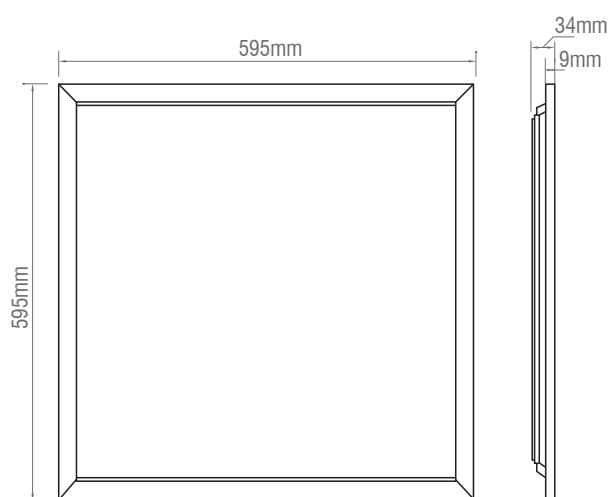

SPEC DATA

Product Wattage:	40W
Product Lumen:	3700
Lumen/W:	93
Kelvin:	6000
Energy Rating:	A+ +
Dimmable:	No
Beam Angle:	120°
Operational Voltage:	27-42V
Power Factor:	> 0.9
CRI:	> 80
Lifetime (Hours):	50000
LED Type:	SMD
LED Brand:	San'an
SDCM:	≤ 4
Driver Type:	Constant Current 1000mA
Product Voltage:	220-240
Hertz:	50/60
Surge Protection (KV):	1
Operating Temp:	-10 to 40 Degree
IP Rating:	40
Product Weight (KG):	1.5
Class:	2