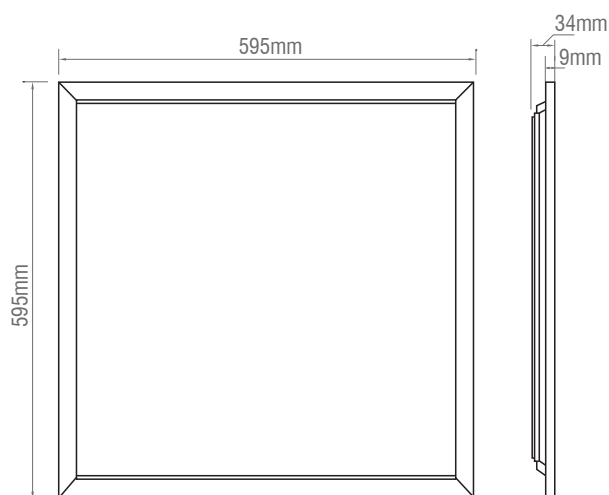

92272

Stratus Pro Warm White

FEATURES

- 5 years (2 years + 3 years) extended warranty
- White paint & opal plastic finish
- Constructed from aluminium alloy & steel & polystyrene
- For use in T-bar ceilings
- TPB rated
- Loop in/out driver, fast fix

SPEC DATA

Product Wattage:	40W
Product Lumen:	3600
Lumen/W:	90
Kelvin:	3000
Energy Rating:	A+
Dimmable:	No
Beam Angle:	120°
Operational Voltage:	27-42V
Power Factor:	> 0.9
CRI:	> 80
Lifetime (Hours):	50000
LED Type:	SMD
LED Brand:	San'an
SDCM:	≤4
Driver Type:	Constant Current 1000mA
Product Voltage:	220-240
Hertz:	50/60
Surge Protection (KV):	1
Operating Temp:	-10 to 40 Degree
IP Rating:	40
Product Weight (KG):	1.5
Class:	2