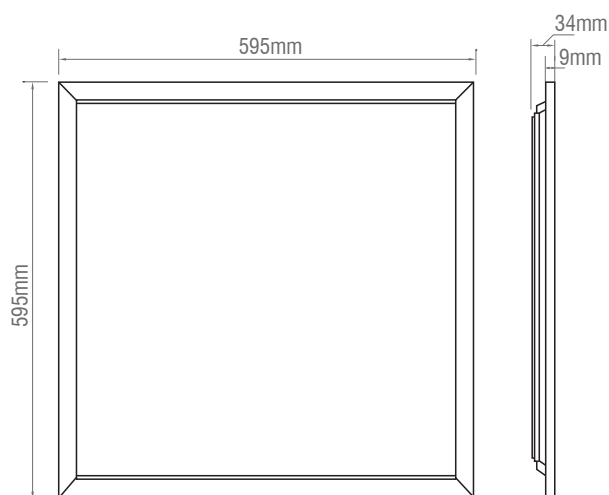

92270

Stratus Pro High Lumen Cool White

FEATURES

- 5 years (2 years + 3 years) extended warranty
- White paint & opal plastic finish
- Constructed from aluminium alloy & steel & polystyrene
- For use in T-bar ceilings
- TPB rated
- Loop in/out driver, fast fix

SPEC DATA

Product Wattage:	32W
Product Lumen:	3360
Lumen/W:	105
Kelvin:	4000
Energy Rating:	A+ +
Dimmable:	No
Beam Angle:	120°
Operational Voltage:	27-42V
Power Factor:	> 0.9
CRI:	> 80
Lifetime (Hours):	50000
LED Type:	SMD
LED Brand:	San'an
SDCM:	≤ 4
Driver Type:	Constant Current 850mA
Product Voltage:	220-240
Hertz:	50/60
Surge Protection (KV):	1
Operating Temp:	-10 to 40 Degree
IP Rating:	40
Product Weight (KG):	1.96
Class:	2