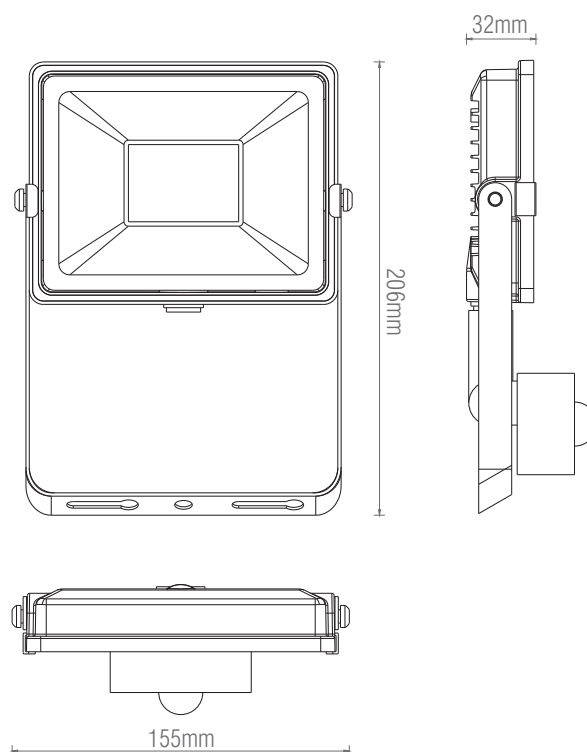

National Lighting (Genesis 1:3 LTD)

Unit 8, Grand Union Trading Estate Abbey Road, Park Royal London NW10 7UL

TEL: 0845-634-1515 E: customerservice@nationallighting.co.uk

www.nationallighting.co.uk