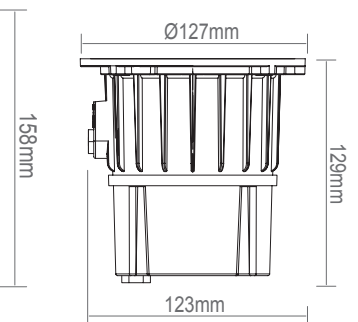

90964

Hoxton Ground Recessed LED

FEATURES

- 3 years (2 years + 1 year) extended warranty
- Construction and finish: brushed stainless steel (304) & clear glass
- Tilt light head 30°
- IP67
- IK08

SPEC DATA

Product Wattage:	13W
Product Lumen:	1000
Lumen/W:	77
Kelvin:	3000K
Energy Rating:	A+
Dimmable:	No
Beam Angle:	38°
CRI:	80
Lifetime (Hours):	25000
SDCM:	6
Driver Type:	Constant Current 300mA
Product Voltage:	220-240V
Power Factor:	0.54
Surge Protection (KV):	0.5
Operating Temp.:	-20 to 40 Degree
Product Weight (KG):	1.25
Class:	1
Cut Hole Dia:	135mm
Minimum cavity depth:	155mm

ACCESSORIES

- 90131, Inline IP68 connector straight
- 90132, Inline IP68 connector tee

Ø141mm

supplied housing

LED body