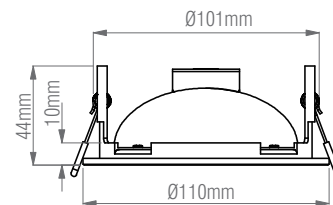

90954

OrbitalPRO

FEATURES

- 5 years (2 years + 3 years) extended warranty
- Matt white finish
- Constructed from die cast aluminium alloy & steel
- Complete with Eaglerise driver
- Colour changing technology (CCT)
- Anti-glare indirect light source creating a stylish clean look
- Fire rated to 30, 60 & 90 minutes
- IP65. Suitable for bathroom zone 2
- Suitable for bathroom zone 1 if used in conjunction with a 30MA RCD
- Can be covered with insulation 270mm

SPEC DATA

Product Wattage:	9W
Product Lumen:	450
Lumen/W:	50
Kelvin:	3000K/4000K/6000K
Energy Rating:	A+
Dimmable:	Yes
Beam Angle:	120°
CRI:	80
Lifetime (Hours):	30000
Driver Brand:	Eaglerise
LED Type:	SMD
LED Brand:	Epistar
SDCM:	<6
Driver Type:	Constant current 200mA
Product Voltage:	220-240V
Operating Temp:	50/60
Operating Temp:	-20 to 40 degree
Product Weight (KG):	0.258
Cut out:	Ø97mm
Minimum Cavity Depth:	55mm
Terminal Block:	4-way fix
Class:	2

ACCESSORIES

- 92514, Emergency LED conversion kit
- 91944, Emergency LED conversion kit Self Test
- 75021, Dimmer module 150W

Quick fit