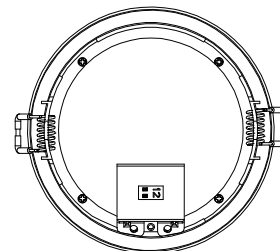

90954

OrbitalPRO

FEATURES

- 5 years (2 years + 3 years) extended warranty
- Matt white finish
- Constructed from die cast aluminium alloy & steel
- Complete with Eaglerise driver
- Colour changing technology (CCT)
- Anti-glare indirect light source creating a stylish clean look
- Fire rated to 30, 60 & 90 minutes
- IP65. Suitable for bathroom zone 2
- Suitable for bathroom zone 1 if used in conjunction with a 30MA RCD
- Can be covered with insulation 270mm

SPEC DATA

Product Wattage:	9W
Product Lumen:	450
Lumen/W:	50
Kelvin:	3000K/4000K/6000K
Energy Rating:	A+
Dimmable:	Yes
Beam Angle:	120°
CRI:	80
Lifetime (Hours):	30000
Driver Brand:	Eaglerise
LED Type:	SMD
LED Brand:	Epistar
SDCM:	<6
Driver Type:	Constant current 200mA
Product Voltage:	220-240V
Operating Temp:	50/60
Operating Temp:	-20 to 40 degree
Product Weight (KG):	0.258
Cut out:	Ø97mm
Minimum Cavity Depth:	55mm
Terminal Block:	4-way fix
Class:	2

ACCESSORIES

- 92514, Emergency LED conversion kit
- 91944, Emergency LED conversion kit Self Test
- 75021, Dimmer module 150W

Quick fit