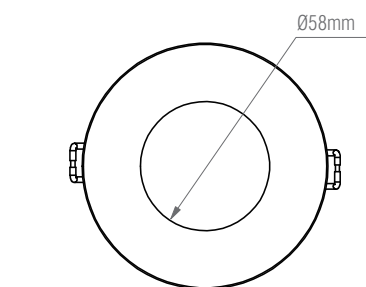

90954

OrbitalPRO

FEATURES

- 5 years (2 years + 3 years) extended warranty
- Matt white finish
- Constructed from die cast aluminium alloy & steel
- Complete with Eaglerise driver
- Colour changing technology (CCT)
- Anti-glare indirect light source creating a stylish clean look
- Fire rated to 30, 60 & 90 minutes
- IP65. Suitable for bathroom zone 2
- Suitable for bathroom zone 1 if used in conjunction with a 30MA RCD
- Can be covered with insulation 270mm

SPEC DATA

Product Wattage:	9W
Product Lumen:	450
Lumen/W:	50
Kelvin:	3000K/4000K/6000K
Energy Rating:	A+
Dimmable:	Yes
Beam Angle:	120°
CRI:	80
Lifetime (Hours):	30000
Driver Brand:	Eaglerise
LED Type:	SMD
LED Brand:	Epistar
SDCM:	<6
Driver Type:	Constant current 200mA
Product Voltage:	220-240V
Operating Temp:	50/60
Operating Temp:	-20 to 40 degree
Product Weight (KG):	0.258
Cut out:	Ø97mm
Minimum Cavity Depth:	55mm
Terminal Block:	4-way fix
Class:	2

ACCESSORIES

- 92514, Emergency LED conversion kit
- 91944, Emergency LED conversion kit Self Test
- 75021, Dimmer module 150W