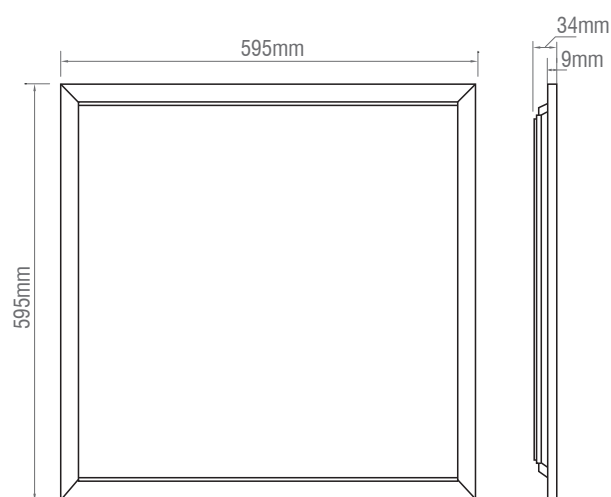

81026

Stratus Pro UGR<19 Cool White

FEATURES

- 5 years (2 years + 3 years) extended warranty
- White & opal polycarbonate finish
- Constructed from aluminium alloy & steel & polycarbonate
- TPB rated
- Loop in/out driver, fast fix

SPEC DATA

Product Wattage:	40W
Product Lumen:	3400
Lumen/W:	85
Kelvin:	4000K
Energy Rating:	A
Dimmable:	No
Beam Angle:	120°
Operational Voltage:	27-42V
Power Factor:	>0.9
UGR:	<19
CRI:	>80
Lifetime (Hours):	50000
LED Brand:	San'an
LED Type:	SMD
SDCM:	≤4
Driver Type:	Constant Current 950mA
Product Voltage:	220-240V
Hertz:	50/60
Operating Temp.:	-20 to 40 Degree
IP Rating:	40
Product Weight (KG):	1.6
Class:	3

ACCESSORIES

- 81007, Dimmable driver 40W
- 81744, Stratus suspension kit
- 81850, Stratus surface mount kit
- 91237, Recess clip
- 92514, Emergency LED conversion kit
- 91944, Emergency LED conversion kit self test
- 92246, DALI dimmable driver 44W