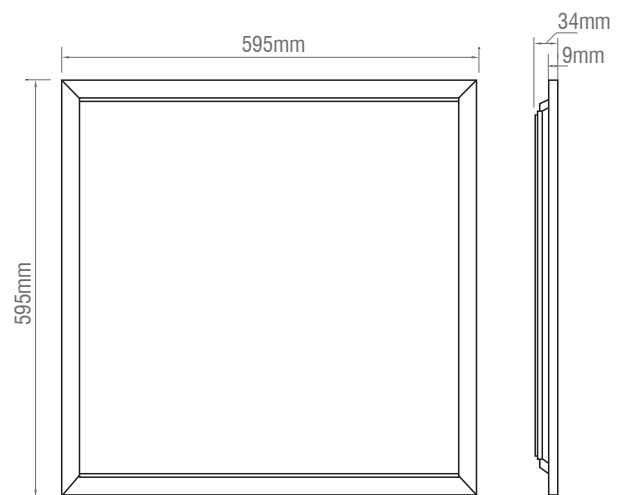

81025

Stratus Daylight White

FEATURES

- 3 years (2 years + 1 years) extended warranty
- White & opal plastic finish
- Constructed from aluminium alloy & steel & polystyrene

SPEC DATA

Product Wattage:	40W
Product Lumen:	3700
Lumen/W:	93
Kelvin:	6000K
Energy Rating:	A++
Dimmable:	No
Beam Angle:	120°
Operational Voltage:	27-42V
Power Factor:	>0.9
UGR:	22
CRI:	>80
Lifetime (Hours):	30000
LED Brand:	San'an
LED Type:	SMD
SDCM:	≤4
Driver Type:	Constant Current 950mA
Product Voltage:	220-240V
Hertz:	50/60
Operating Temp.:	-20 to 40 Degree
Diffuser Material:	PS
IP Rating:	40
Product Weight (KG):	1.6
Class:	3