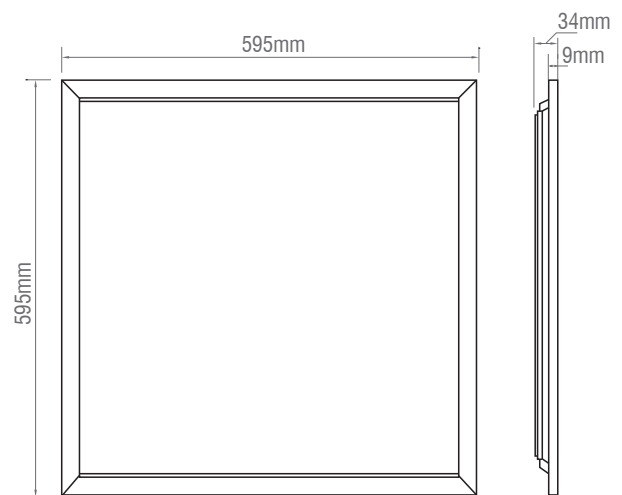

81024

Stratus Cool White

FEATURES

- 3 years (2 years + 1 years) extended warranty
- White & opal plastic finish
- Constructed from aluminium alloy & steel & polystyrene

SPEC DATA

Product Wattage:	40W
Product Lumen:	3700
Lumen/W:	93
Kelvin:	4000K
Energy Rating:	A++
Dimmable:	No
Beam Angle:	120°
Operational Voltage:	27-42V
Power Factor:	>0.9
UGR:	22
CRI:	>80
Lifetime (Hours):	30000
LED Brand:	San'an
LED Type:	SMD
SDCM:	≤4
Driver Type:	Constant Current 950mA
Product Voltage:	220-240V
Hertz:	50/60
Operating Temp.:	-20 to 40 Degree
Diffuser Material:	PS
IP Rating:	40
Product Weight (KG):	1.6
Class:	3