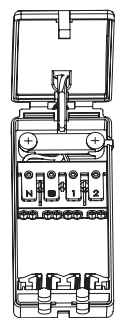

81016

ShieldECO Anti-glare

FEATURES

- 5 years (2 years + 3 years) extended warranty
- Matt white & clear acrylic finish
- Constructed from steel & acrylic
- Fire rated to 30, 60 & 90 minutes
- IP65. Suitable for bathroom zone 2
- Suitable for bathroom zone 1 if used in conjunction with a 30MA RCD

SPEC DATA

Product wattage:	4W
Product Lumen:	500
Lumen/W:	125
Kelvin:	3000K
Energy Rating:	A++
Dimmable:	Yes
Beam Angle:	60°
Power Factor:	0.9
CRI:	80
Lifetime (Hours):	30000
LED Type:	SMD
SDCM:	<6
Product Voltage:	220-240V
Cut out:	Ø80mm
Operating Temp:	-20 to 40 Degree
Product Weight (KG):	0.2
Minimum Cavity Depth (mm):	100mm
Terminal Block:	4-way Quick fit
Class:	2

ACCESSORIES

75021, Dimmer Module 150W

Quick fit