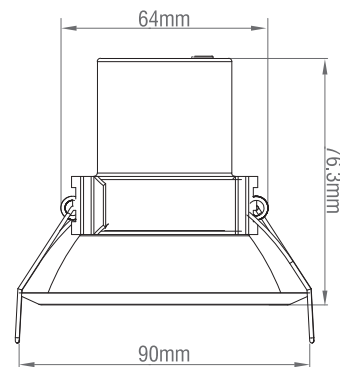

81016

ShieldECO Anti-glare

FEATURES

- 5 years (2 years + 3 years) extended warranty
- Matt white & clear acrylic finish
- Constructed from steel & acrylic
- Fire rated to 30, 60 & 90 minutes
- IP65. Suitable for bathroom zone 2
- Suitable for bathroom zone 1 if used in conjunction with a 30MA RCD

SPEC DATA

Product wattage:	4W
Product Lumen:	500
Lumen/W:	125
Kelvin:	3000K
Energy Rating:	A++
Dimmable:	Yes
Beam Angle:	60°
Power Factor:	0.9
CRI:	80
Lifetime (Hours):	30000
LED Type:	SMD
SDCM:	<6
Product Voltage:	220-240V
Cut out:	Ø80mm
Operating Temp:	-20 to 40 Degree
Product Weight (KG):	0.2
Minimum Cavity Depth (mm):	100mm
Terminal Block:	4-way Quick fit
Class:	2

ACCESSORIES

75021, Dimmer Module 150W