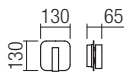

01-1494

Technical info

art. 01-1491 Mat White
art. 01-1492 Mat Black

Led type	EDISON SMD LED 2835 30 pcs x 0,2W + CREE POWER LED 1 pcs x 3W
Power	6W + 1 x 3W
Input	220-240V, 50/60Hz
Color temperature	3000K
Lumen source	648 lm + 357 lm
Lumen system	415 lm + 173 lm
Optic	120° + 35°
CRI	85
Not dimmable	