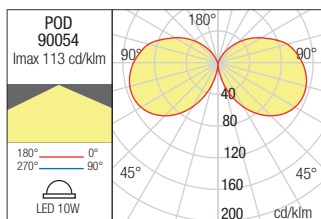

LED type	Input voltage	Power	Luminous Flux Source/system	CCT	CRI
PHILIPS SMD LED 3014, 48 pcs.	220-240V	7W	947/498 lm	● 3000K	80

Dimension

Photometry

Pod

WARM WHITE

COOL WHITE

SMART MODELS FEATURES

TUYA APP

90054 ■ DG

LED type	Input voltage	Power	Luminous Flux Source/system	CCT	CRI
PHILIPS SMD LED 2835, 18 pcs.	220-240V	10W	1115/653 lm	3000-6000K	80

Dimension

Photometry

BOLLARD • STĂLPIȘOR

Type Code Finishing