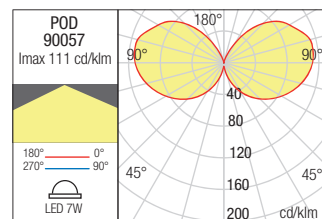

90055 ■ DG

LED type	Input voltage	Power	Luminous Flux Source/system	CCT	CRI
PHILIPS SMD LED 2835, 16 pcs.	220-240V	7W	894/503 lm	● 3000K	80

Dimension

Photometry

BOLLARD • STÄLPIŞOR

Type Code Finishing

90057 ■ DG

LED type	Input voltage	Power	Luminous Flux Source/system	CCT	CRI
PHILIPS SMD LED 3014, 48 pcs.	220-240V	7W	947/498 lm	● 3000K	80

Dimension

Photometry

Pod

WARM WHITE

COOL WHITE

SMART MODELS FEATURES

TUYA APP