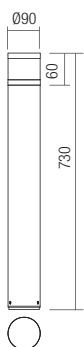

 **90053** ■ DG

LED type	Input voltage	Power	Luminous Flux Source/system	CCT	CRI
PHILIPS SMD LED 2835, 16 pcs.	220-240V	7W	894/503 lm	● 3000K	80

Dimension

Photometry

BOLLARD • STÄLPIŞOR

Type Code Finishing

90055 ■ DG

LED type	Input voltage	Power	Luminous Flux Source/system	CCT	CRI
PHILIPS SMD LED 2835, 16 pcs.	220-240V	7W	894/503 lm	● 3000K	80

Dimension

Photometry

BOLLARD • STÄLPIŞOR

Type Code Finishing

90057 ■ DG