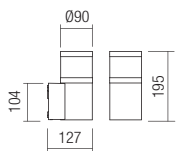

90054 ■ DG

LED type	Input voltage	Power	Luminous Flux Source/system	CCT	CRI
PHILIPS SMD LED 2835, 18 pcs.	220-240V	10W	1115/653 lm	3000-6000K	80

Dimension

Photometry

BOLLARD • STĂLPIȘOR

Type Code Finishing