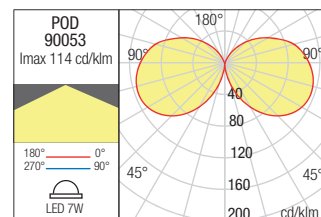

 **90053** ■ DG

LED type	Input voltage	Power	Luminous Flux Source/system	CCT	CRI
PHILIPS SMD LED 2835, 16 pcs.	220-240V	7W	894/503 lm	● 3000K	80

Dimension

Photometry

BOLLARD • STÄLPIŞOR

Type Code Finishing