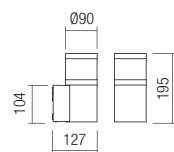

 **90053** ■ DG

LED type	Input voltage	Power	Luminous Flux Source/system	CCT	CRI
PHILIPS SMD LED 2835, 16 pcs.	220-240V	7W	894/503 lm	● 3000K	80

Dimension

Photometry

BOLLARD • STÄLPIŞOR

Type Code Finishing