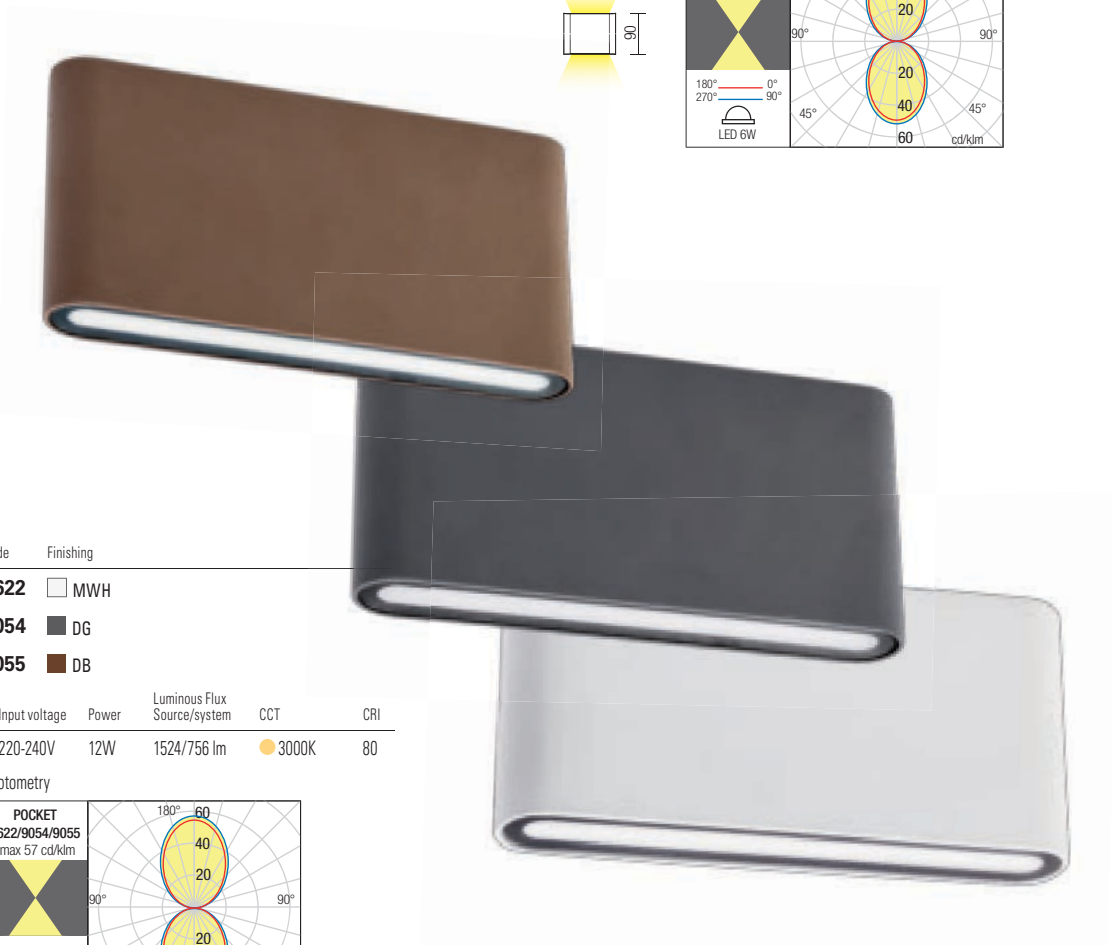

**WALL LAMP • APLICĂ**

Type	Code	Finishing
	<b>9620</b>	<input type="checkbox"/> MWH
	<b>9052</b>	<input type="checkbox"/> DG
	<b>9053</b>	<input type="checkbox"/> DB

LED type	Input voltage	Power	Luminous Flux Source/system	CCT	CRI
SMD LED OSRAM, 36 pcs.	220-240V	6W	750/372 lm	● 3000K	80

Dimension

Photometry

**WALL LAMP • APLICĂ**

Type	Code	Finishing
	<b>9622</b>	<input type="checkbox"/> MWH
	<b>9054</b>	<input type="checkbox"/> DG
	<b>9055</b>	<input type="checkbox"/> DB

LED type	Input voltage	Power	Luminous Flux Source/system	CCT	CRI
SMD LED OSRAM, 24 pcs.	220-240V	12W	1524/756 lm	● 3000K	80

Dimension

Photometry