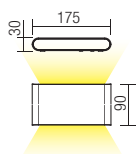

Dimension

Photometry

**WALL LAMP • APLICĂ**

Type	Code	Finishing
	<b>9622</b>	<input type="checkbox"/> MWH
	<b>9054</b>	<input type="checkbox"/> DG
	<b>9055</b>	<input type="checkbox"/> DB

LED type	Input voltage	Power	Luminous Flux Source/system	CCT	CRI
SMD LED OSRAM, 24 pcs.	220-240V	12W	1524/756 lm	● 3000K	80

Dimension

Photometry