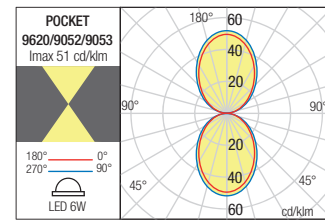

**WALL LAMP • APLICĂ**

Type	Code	Finishing
	<b>9620</b>	<input type="checkbox"/> MWH
	<b>9052</b>	<input type="checkbox"/> DG
	<b>9053</b>	<input type="checkbox"/> DB

LED type	Input voltage	Power	Luminous Flux Source/system	CCT	CRI
SMD LED OSRAM, 36 pcs.	220-240V	6W	750/372 lm	● 3000K	80

Dimension

Photometry

**WALL LAMP • APLICĂ**

Type	Code	Finishing
	<b>9622</b>	<input type="checkbox"/> MWH
	<b>9054</b>	<input type="checkbox"/> DG
	<b>9055</b>	<input type="checkbox"/> DB

LED type	Input voltage	Power	Luminous Flux Source/system	CCT	CRI
SMD LED OSRAM, 24 pcs.	220-240V	12W	1524/756 lm	● 3000K	80

Dimension

Photometry