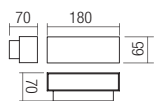

WALL LAMP • APLICĂ

Type Code Finishing

90095 □ MWH
90096 ■ DG

LED type	Input voltage	Power	Luminous Flux Source/system	CCT	CRI
SMD LED 2835, 60 pcs.	220-240V	10W	900/725 lm	● 3000K	80

Dimension

Photometry