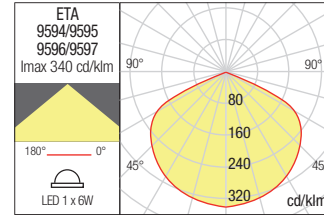

WALL LAMP • APLICĂ

Type	Code	Finishing	LED type	Input voltage	Power	CCT	Luminous Flux Source/system	Optics	CRI
	9594	■ DG	COB LED EPISTAR	220-240V	1 x 6W	● 3000K	660/580 lm	120°	82
	9595	■ DG	COB LED EPISTAR	220-240V	1 x 6W	● 4000K	706/628 lm	120°	82
	9596	■ DB	COB LED EPISTAR	220-240V	1 x 6W	● 3000K	660/580 lm	120°	82
	9597	■ DB	COB LED EPISTAR	220-240V	1 x 6W	● 4000K	706/628 lm	120°	82

Dimension

Photometry

WALL LAMP • APLICĂ

Type	Code	Finishing	LED type	Input voltage	Power	CCT	Luminous Flux Source/system	Optics	CRI
	9590	■ DG	COB LED EPISTAR	220-240V	2 x 6W	● 3000K	1320/1080 lm	120°	82
	9591	■ DG	COB LED EPISTAR	220-240V	2 x 6W	● 4000K	1412/1170 lm	120°	82
	9592	■ DB	COB LED EPISTAR	220-240V	2 x 6W	● 3000K	1320/1080 lm	120°	82
	9593	■ DB	COB LED EPISTAR	220-240V	2 x 6W	● 4000K	1412/1170 lm	120°	82

Dimension

Photometry