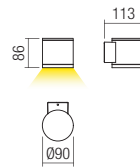

WALL LAMP • APLICĂ

Type	Code	Finishing	LED type	Input voltage	Power	CCT	Luminous Flux Source/system	Optics	CRI
	9594	■ DG	COB LED EPISTAR	220-240V	1 x 6W	● 3000K	660/580 lm	120°	82
	9595	■ DG	COB LED EPISTAR	220-240V	1 x 6W	● 4000K	706/628 lm	120°	82
	9596	■ DB	COB LED EPISTAR	220-240V	1 x 6W	● 3000K	660/580 lm	120°	82
	9597	■ DB	COB LED EPISTAR	220-240V	1 x 6W	● 4000K	706/628 lm	120°	82

Dimension

Photometry

WALL LAMP • APLICĂ

Type	Code	Finishing	LED type	Input voltage	Power	CCT	Luminous Flux Source/system	Optics	CRI
	9590	■ DG	COB LED EPISTAR	220-240V	2 x 6W	● 3000K	1320/1080 lm	120°	82
	9591	■ DG	COB LED EPISTAR	220-240V	2 x 6W	● 4000K	1412/1170 lm	120°	82
	9592	■ DB	COB LED EPISTAR	220-240V	2 x 6W	● 3000K	1320/1080 lm	120°	82
	9593	■ DB	COB LED EPISTAR	220-240V	2 x 6W	● 4000K	1412/1170 lm	120°	82

Dimension

Photometry