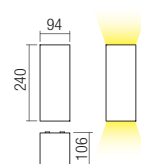

55

WALL LAMP • APLICĂ

Type Code Finishing

	9561	<input type="checkbox"/> MWH
	9562	<input type="checkbox"/> DG

LED type	Input voltage	Power	Luminous Flux Source/system	CCT	Optics	CRI
COB LED CREE	220-240V	2x6W	2 x 600/2 x 421 lm	3000K	67°	82

Dimension

Photometry