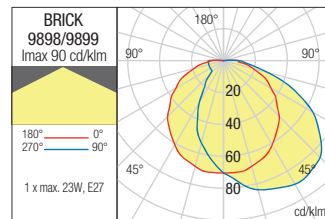

WALL LAMP • APLICĂ

Type Code Finishing

9898 ■ DG

9899 ■ R

Power Socket Input voltage Input frequency

1 x max. 23W E27 230V 50Hz

Dimension

Photometry