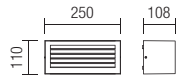

WALL LAMP • APLICĂ

Type Code Finishing

9898 ■ DG

9899 ■ R

Power Socket Input voltage Input frequency

1 x max. 23W E27 230V 50Hz

Dimension

Photometry

WALL LAMP • APLICĂ

Type Code Finishing

9896 ■ DG

9897 ■ R

Power Socket Input voltage Input frequency

1 x max. 23W E27 230V 50Hz

Dimension

Photometry