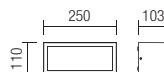

WALL LAMP • APLICĂ

Type Code Finishing

9896 ■ DG

9897 ■ R

Power Socket Input voltage Input frequency

1 x max. 23W E27 230V 50Hz

Dimension

Photometry