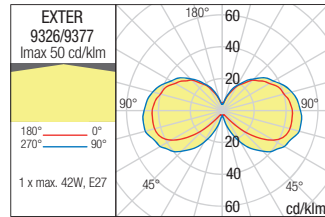

WALL LAMP • APLICĂ

Type Code Finishing

9326 ■ DG

9377 ■ DB/BK

Power Socket Input voltage Input frequency

1 x max. 42W E27 230V 50Hz

Dimension

Photometry

293

WALL LAMP • APLICĂ

Type Code Finishing

9327 ■ DG

9378 ■ DB/BK

Power Socket Input voltage Input frequency

2 x max. 42W E27 230V 50Hz

Dimension

Photometry