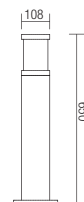

## BOLLARD • STĂLPIȘOR

Type Code Finishing

**9328** ■ DG

**9379** ■ DB/BK

Power	Socket	Input voltage	Input frequency
1 x max. 42W	E27	230V	50Hz

Dimension

Photometry