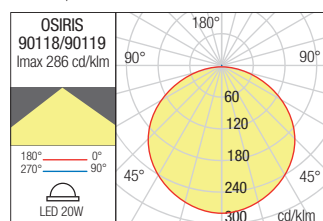

183

CEILING LAMP • PLAFONIERĂ

Type Code Finish

 **90118**  WH
90119  DG

LED type	Input voltage	Power	Luminous Flux Source/system	CCT	CRI
SMD LED OSRAM, 28 pcs.	220-240V	20W	1900/1320 lm	 3000K	80

Dimension

Photometry

CEILING LAMP • PLAFONIERĂ

Type Code Finish

 **90120**  WH
90121  DG

LED type	Input voltage	Power	Luminous Flux Source/system	CCT	CRI
SMD LED SEUL, 42 pcs.	220-240V	30W	2820/2282 lm	 3000K	80

Dimension