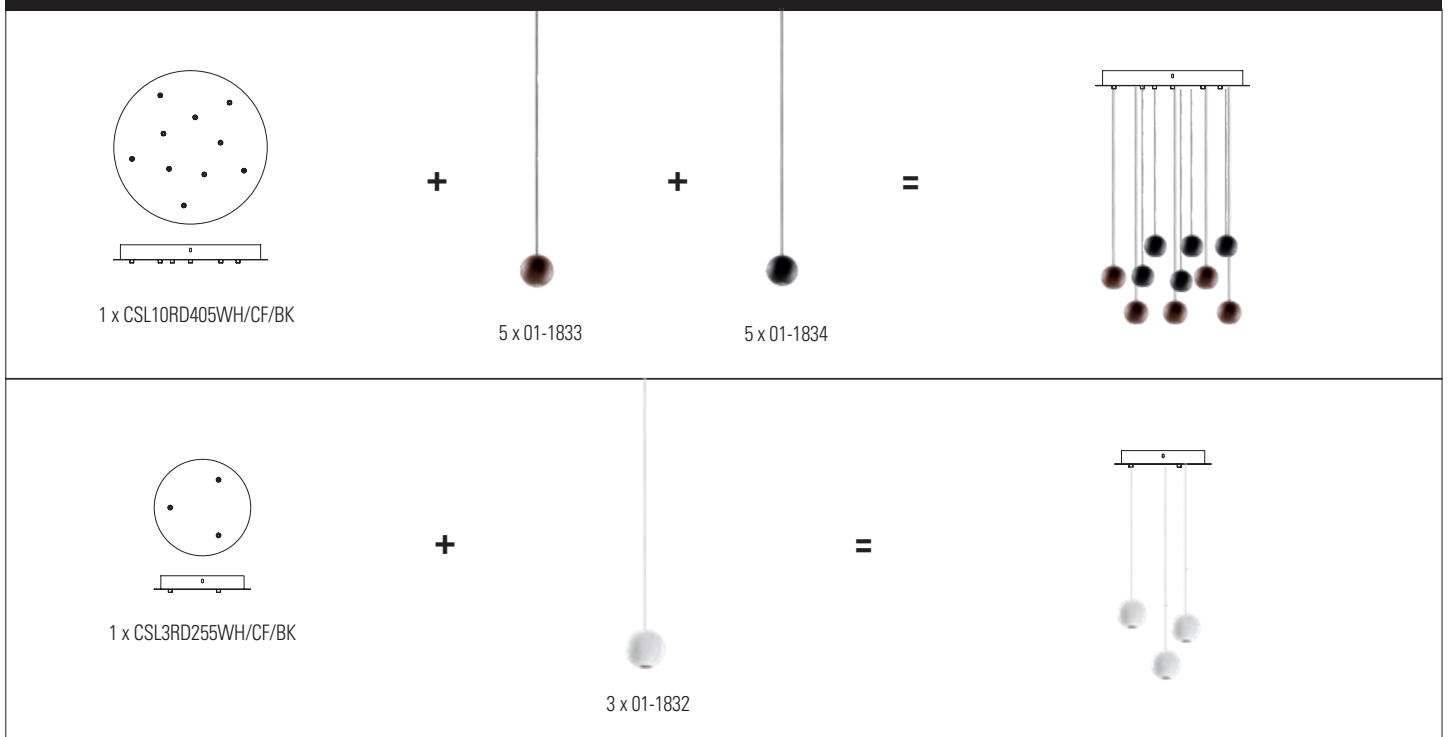

Samples of composition/Exemple de combinații/Esempi di composizione

Multiple pendants must be installed with one of the canopy options listed on pages 709/711.
Variante multiple de suspensii pot fi asamblate cu ajutorul bazelor optionale prezentate la paginile 709/711.
Sospensioni multiple possono essere installate sui rosoni presenti alle pagine 709/711.