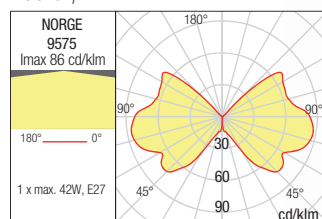

Photometry