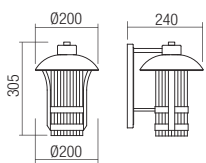

Dimension

Photometry

Norge

399

WALL LAMP • APLICĂ

Type	Code	Power	Socket	Input voltage	Input frequency
	9574	1 x max. 42W	E27	230V	50Hz

Dimension

Photometry