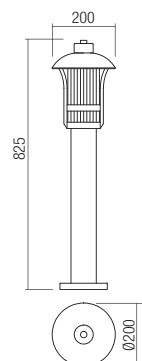

SUSPENSION • SUSPENSIE

Type	Code	Power	Socket	Input voltage	Input frequency
	9575	1 x max. 42W	E27	230V	50Hz

Dimension

Photometry

BOLLARD • STÄLPIŞOR

Type	Code	Power	Socket	Input voltage	Input frequency
	9576	1 x max. 42W	E27	230V	50Hz

Dimension

Photometry

Norge

399

WALL LAMP • APLICĂ

Type	Code	Power	Socket	Input voltage	Input frequency
	9574	1 x max. 42W	E27	230V	50Hz

Dimension

Photometry