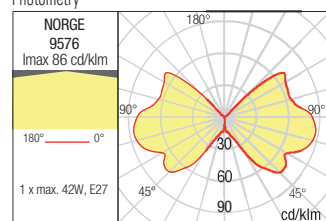

Dimension

Photometry

Norge

399

WALL LAMP • APLICĂ

Type	Code	Power	Socket	Input voltage	Input frequency
	9574	1 x max. 42W	E27	230V	50Hz

Dimension

Photometry