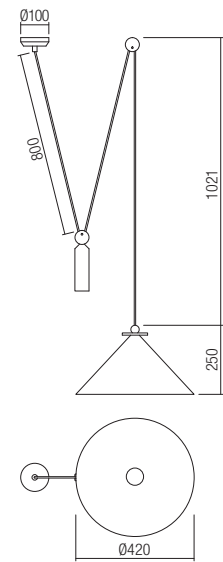

01-1545

Technical info

01-1546

art. 01-1545 Brushed Bronze
art. 01-1546 Mat Black

Lampholder	E27
Power	1 x max. 42W
Input	230V, 50Hz

CE IP20