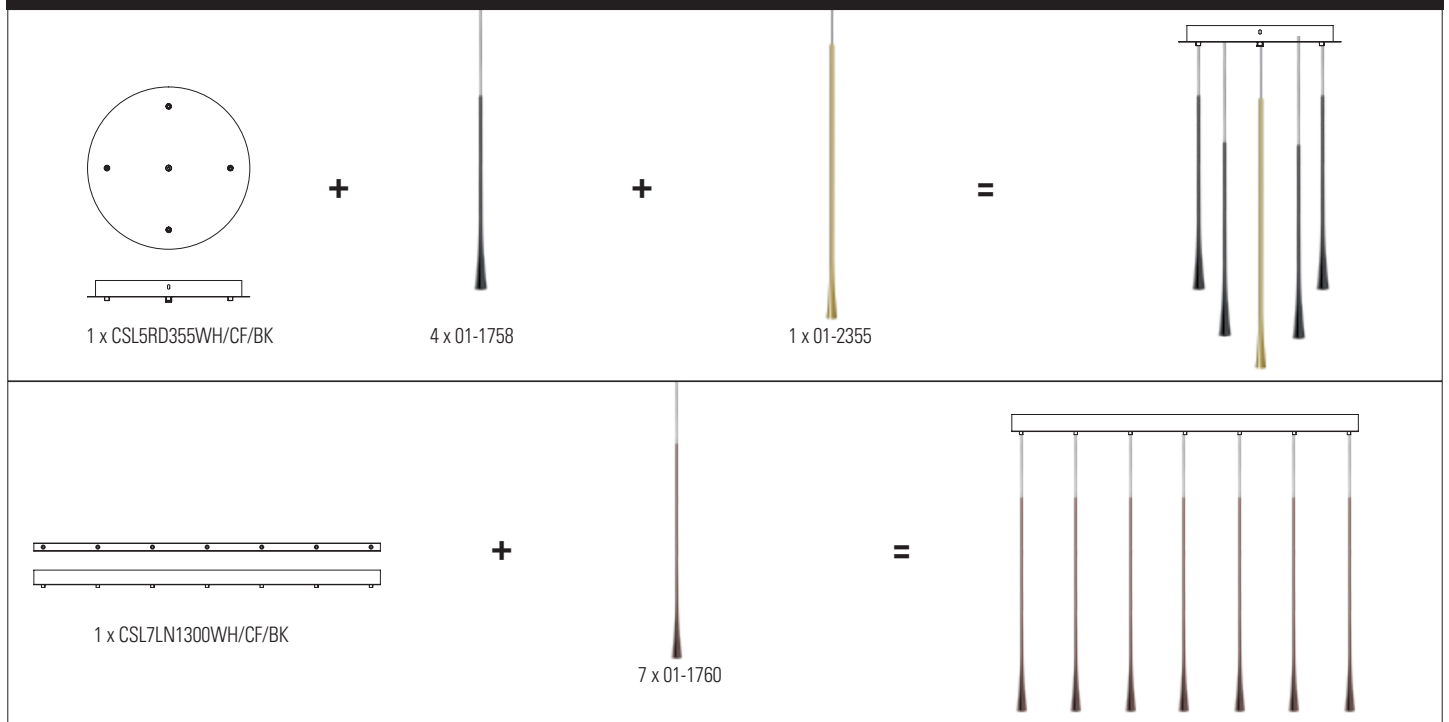

Technical info

art. 01-1753 Sand White
art. 01-1754 Sand Coffee
art. 01-1755 Sand Black
art. 01-2352 Rose Gold
art. 01-2351 Brush Brass

art. 01-1756 Sand White
art. 01-1757 Sand Coffee
art. 01-1758 Sand Black
art. 01-2354 Rose Gold
art. 01-2353 Brush Brass

art. 01-1759 Sand White
art. 01-1760 Sand Coffee
art. 01-1761 Sand Black
art. 01-2356 Rose Gold
art. 01-2355 Brush Brass

Led type	SMD LED 5050 BRIDGELUX 1 pc x 7W
Power	7W
Input	220V-240V, 50/60Hz
Color temperature	3000K
Lumen source	720 lm
Lumen system	315 lm
Optic	18°
CRI	90
Not dimmable	

CE IP20

Samples of composition/Exemple de combinații/Esempi di composizione

Multiple pendants must be installed with one of the canopy options listed on pages 709/711.
Variante multiple de suspensii pot fi asamblate cu ajutorul bazelor optionale prezentate la paginile 709/711.
Sospensioni multiple possono essere installate sui rosoni presenti alle pagine 709/711.

Trimless canopy

art. CT1 MWH Sand White
art. CT1 MBK Sand Black

Metal accessories painted in sand white or sand black for installing the suspensions in trimless version.
Maximum diameter of cable access hole 4,5 mm.

Accesorii din metal vopsit alb mat sau negru mat, pentru montajul trimless al suspensiilor.
Diametrul maxim al găurii de ieșire a cablului 4,5 mm.

Accessori in metallo verniciato bianco opaco o nero opaco per montaggio delle sospensioni a filo muro (trimless).
Diametro massimo del foro di uscita del cavo elettrico 4,5 mm.