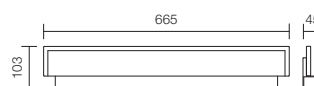

Led type	EPISTAR SMD LED 90pcs x 0.2W	
Power	18W	
Input	220V-240V, 50/60Hz	
Color temperature	3000K	4000K
Lumen source	1809 lm	1880 lm
Lumen system	1496 lm	1513 lm
CRI	80	
Not dimmable	☒	

CE IP21