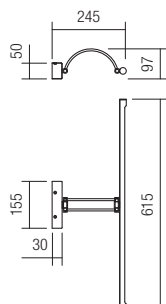

art. **01-458** Chrome
art. **01-459** Satin Nickel
art. **01-460** Antique Brass

01-457

Led type	EPISTAR SMD LED 40 pcs x 0,2W
Power	7,3W
Input	220V-240V, 50/60Hz
Color temperature	3000K
Lumen source	828 lm
Lumen system	620 lm
CRI	85
Not dimmable	☒