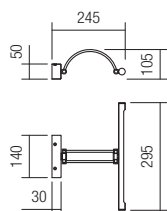

art. **01-458** Chrome
art. **01-459** Satin Nickel
art. **01-460** Antique Brass

01-457

Led type	EPISTAR SMD LED 40 pcs x 0,2W
Power	7,3W
Input	220V-240V, 50/60Hz
Color temperature	3000K
Lumen source	828 lm
Lumen system	620 lm
CRI	85
Not dimmable	☒