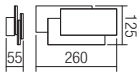

art. **01-1444**

Led type	SMD LED 2835 60 pcs x 0,2W
Power	12W
Input	220-240V, 50/60Hz
Color temperature	3000K
Lumen source	1490 lm
Lumen system	760 lm
CRI	85
Not dimmable	

CE IP20

art. **01-2296**

Led type	SMD LED 2835 180 pcs x 0,2W
Power	35,76W
Input	220-240V, 50/60Hz
Color temperature	3000K
Lumen source	4291 lm
Lumen system	1620 lm
CRI	85
Not dimmable	

CE IP20

art. **01-1445**

Led type	SMD LED 2835 60 pcs x 0,2W
Power	12W
Input	220-240V, 50/60Hz
Color temperature	3000K
Lumen source	1490 lm
Lumen system	760 lm
CRI	85
Not dimmable	

CE IP20

art. **01-2297**

Led type	SMD LED 2835 180 pcs x 0,2W
Power	35,76W
Input	220-240V, 50/60Hz
Color temperature	3000K
Lumen source	4291 lm
Lumen system	1620 lm
CRI	85
Not dimmable	

CE IP20