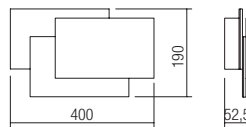

art. **01-1444**

Led type	SMD LED 2835 60 pcs x 0,2W
Power	12W
Input	220-240V, 50/60Hz
Color temperature	3000K
Lumen source	1490 lm
Lumen system	760 lm
CRI	85
Not dimmable	

CE IP20

art. **01-2296**

Led type	SMD LED 2835 180 pcs x 0,2W
Power	35,76W
Input	220-240V, 50/60Hz
Color temperature	3000K
Lumen source	4291 lm
Lumen system	1620 lm
CRI	85
Not dimmable	

CE IP20

art. **01-1445**

Led type	SMD LED 2835 60 pcs x 0,2W
Power	12W
Input	220-240V, 50/60Hz
Color temperature	3000K
Lumen source	1490 lm
Lumen system	760 lm
CRI	85
Not dimmable	

CE IP20

art. **01-2297**

Led type	SMD LED 2835 180 pcs x 0,2W
Power	35,76W
Input	220-240V, 50/60Hz
Color temperature	3000K
Lumen source	4291 lm
Lumen system	1620 lm
CRI	85
Not dimmable	

CE IP20