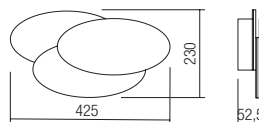

CE IP20

art. **01-1445**

Led type	SMD LED 2835 60 pcs x 0,2W
Power	12W
Input	220-240V, 50/60Hz
Color temperature	3000K
Lumen source	1490 lm
Lumen system	760 lm
CRI	85
Not dimmable	

CE IP20

art. **01-2297**