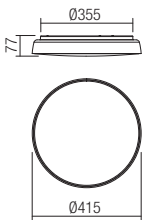

01-1682

- art. **01-1681** Matt White
- art. **01-1682** Matt Black

01-1679

- art. **01-1679** Matt White
- art. **01-1680** Matt Black

Led type	SMD LED 2835 48 pcs x 1,04W
Power	50W
Input	220V-240V, 50/60Hz
Color temperature	3000K
Lumen source	5100 lm
Lumen system	3152 lm
CRI	80
Not dimmable	

CE

Led type	SMD LED 2835 36 pcs x 0,6W
Power	24W
Input	220V-240V, 50/60Hz
Color temperature	3000K
Lumen source	3000 lm
Lumen system	1924 lm
CRI	80
Not dimmable	

CE