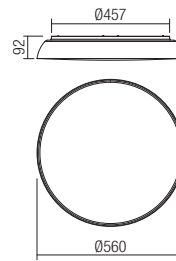

01-1682

- art. **01-1681** Matt White
- art. **01-1682** Matt Black

01-1679

- art. **01-1679** Matt White
- art. **01-1680** Matt Black

Led type	SMD LED 2835 48 pcs x 1,04W
Power	50W
Input	220V-240V, 50/60Hz
Color temperature	3000K
Lumen source	5100 lm
Lumen system	3152 lm
CRI	80
Not dimmable	

CE

Led type	SMD LED 2835 36 pcs x 0,6W
Power	24W
Input	220V-240V, 50/60Hz
Color temperature	3000K
Lumen source	3000 lm
Lumen system	1924 lm
CRI	80
Not dimmable	

CE