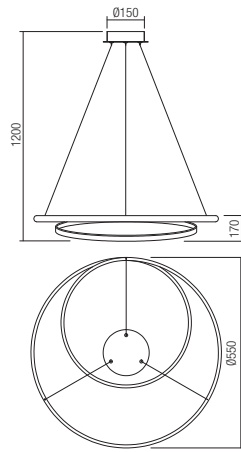

- art. **01-1793** Matt White 3000K
- art. **01-1794** Bronze 3000K
- art. **01-1888** Matt White 4000K
- art. **01-1889** Bronze 4000K

- art. **01-1795** Matt White 3000K
- art. **01-1796** Bronze 3000K
- art. **01-1890** Matt White 4000K
- art. **01-1891** Bronze 4000K

Led type	SMD LED 2835 336 pcs x 0,089W	
Power	29W	
Input	220V-240V, 50/60Hz	
Color temperature	3000K	4000K
Lumen source	3945 lm	4175 lm
Lumen system	2446 lm	2589 lm
CRI	80	
Dimmable (3 step)	☉	

Led type	SMD LED 2835 456 pcs x 0,087W	
Power	35W	
Input	220V-240V, 50/60Hz	
Color temperature	3000K	4000K
Lumen source	4678 lm	5009 lm
Lumen system	2900 lm	3106 lm
CRI	80	
Dimmable (3 step)	☉	