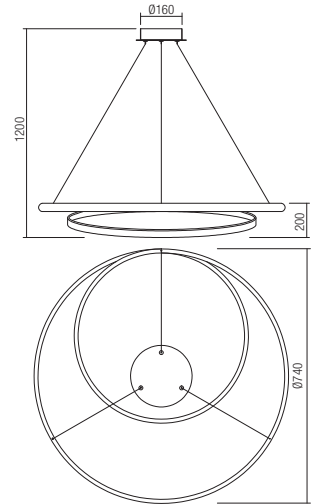

Led type	SMD LED 2835 336 pcs x 0,089W	
Power	29W	
Input	220V-240V, 50/60Hz	
Color temperature	3000K	4000K
Lumen source	3945 lm	4175 lm
Lumen system	2446 lm	2589 lm
CRI	80	
Dimmable (3 step)	☉	

Led type	SMD LED 2835 456 pcs x 0,087W	
Power	35W	
Input	220V-240V, 50/60Hz	
Color temperature	3000K	4000K
Lumen source	4678 lm	5009 lm
Lumen system	2900 lm	3106 lm
CRI	80	
Dimmable (3 step)	☉	