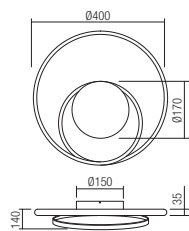

Torsion

Series of interior light fixtures equipped with SMD LEDs, structure in aluminum and metal painted in matt white or with bronze finishing, diffuser of opal white silicone.

Serie de corpuri de iluminat pentru interior echipate cu LED-uri SMD, structură din aluminiu și metal vopsit alb mat sau cu finisaj bronz, dispersor din silicon alb opal.

Serie di apparecchi per interni, equipaggiati con SMD LED, struttura in alluminio e metallo verniciata a polveri bianco opaco o finitura bronzo, diffusore in silicone opalino bianco.

Серия светильников для внутреннего освещения, оснащенных светодиодами SMD, структура из алюминия и металла, окрашенных в электростатическом поле в белый матовый цвет или с бронзовой отделкой, рассеиватель из опалового белого силикона.

Beltéri lámpa testek, SMD LED-el szerelve, matt fehér vagy bronz alumínium szerkezet, fehér opál szilikon diszperzór.

Серия от интерьерни осветители с SMD LED платка, корпус от алуминий и метал, боядисани в бял или бронз мат, дифузор от бял силикон.

Séria vnútorných svietidiel vybavených LED diódami SMD, konštrukcia z hliníka a kovu lakovaná v matnej bielej alebo s bronzovou povrchovou úpravou, difúzor z opálového bieleho silikónu.

- art. **01-1789** Matt White 3000K
- art. **01-1790** Bronze 3000K
- art. **01-1884** Matt White 4000K
- art. **01-1885** Bronze 4000K

Led type	SMD LED 2835 240 pcs x 0,10W	
Power	27W	
Input	220V-240V, 50/60Hz	
Color temperature	3000K	4000K
Lumen source	3409 lm	3744 lm
Lumen system	2114 lm	2321 lm
CRI	80	
Dimmable (3 step)	☑	

CE IP20

- art. **01-1791** Matt White 3000K
- art. **01-1792** Bronze 3000K
- art. **01-1886** Matt White 4000K
- art. **01-1887** Bronze 4000K