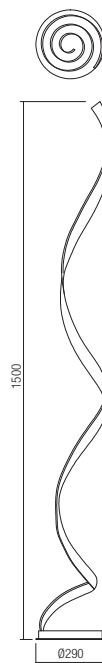

Led type	SMD LED 2835 288 pcs x 0,083W	
Power	25W	
Input	220V-240V, 50/60Hz	
Color temperature	3000K	4000K
Lumen source	3189 lm	3397 lm
Lumen system	1977 lm	2106 lm
CRI	80	
Dimmable	☑	

CE IP20

- art. **01-1815** Matt White 3000K
- art. **01-1816** Bronze 3000K
- art. **01-1898** Matt White 4000K
- art. **01-1899** Bronze 4000K

Led type	SMD LED 2835 132 pcs x 0,083W	
Power	10W	
Input	220V-240V, 50/60Hz	
Color temperature	3000K	4000K
Lumen source	1420 lm	1496 lm
Lumen system	880 lm	928 lm
CRI	80	
Not dimmable	☒	

CE IP20