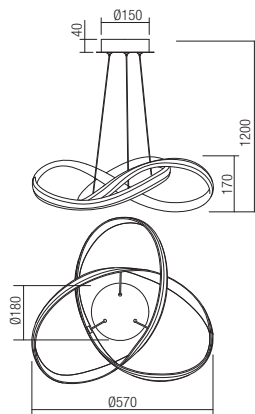

- art. **01-1784** Matt White 3000K
- art. **01-1785** Bronze 3000K
- art. **01-1878** Matt White 4000K
- art. **01-1879** Bronze 4000K

Led type	SMD LED 2835 342 pcs x 0,11W	
Power	37W	
Input	220V-240V, 50/60Hz	
Color temperature	3000K	4000K
Lumen source	4803 lm	5043 lm
Lumen system	2978 lm	3127 lm
CRI	80	
Dimmable (3 step)	☉	

CE IP20

Led type	SMD LED 2835 342 pcs x 0,11W	
Power	37W	
Input	220V-240V, 50/60Hz	
Color temperature	3000K	4000K
Lumen source	4803 lm	5043 lm
Lumen system	2978 lm	3127 lm
CRI	80	
Dimmable (3 step)	☉	

CE IP20

Led type	SMD LED 2835 480 pcs x 0,10W	
Power	55W	
Input	220V-240V, 50/60Hz	
Color temperature	3000K	4000K
Lumen source	6882 lm	7266 lm
Lumen system	4267 lm	4480 lm
CRI	80	
Dimmable (3 step)	☉	

CE IP20