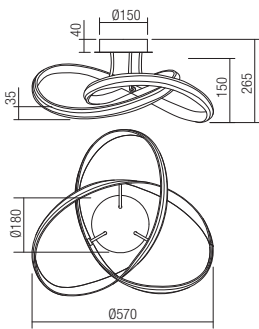

01-1785

- art. **01-1780** Matt White 3000K
- art. **01-1781** Bronze 3000K
- art. **01-1874** Matt White 4000K
- art. **01-1875** Bronze 4000K

- art. **01-1782** Matt White 3000K
- art. **01-1783** Bronze 3000K
- art. **01-1876** Matt White 4000K
- art. **01-1877** Bronze 4000K

- art. **01-1784** Matt White 3000K
- art. **01-1785** Bronze 3000K
- art. **01-1878** Matt White 4000K
- art. **01-1879** Bronze 4000K

Led type	SMD LED 2835 342 pcs x 0,11W	
Power	37W	
Input	220V-240V, 50/60Hz	
Color temperature	3000K	4000K
Lumen source	4803 lm	5043 lm
Lumen system	2978 lm	3127 lm
CRI	80	
Dimmable (3 step)	☉	

CE IP20

Led type	SMD LED 2835 342 pcs x 0,11W	
Power	37W	
Input	220V-240V, 50/60Hz	
Color temperature	3000K	4000K
Lumen source	4803 lm	5043 lm
Lumen system	2978 lm	3127 lm
CRI	80	
Dimmable (3 step)	☉	

CE IP20

Led type	SMD LED 2835 480 pcs x 0,10W	
Power	55W	
Input	220V-240V, 50/60Hz	
Color temperature	3000K	4000K
Lumen source	6882 lm	7266 lm
Lumen system	4267 lm	4480 lm
CRI	80	
Dimmable (3 step)	☉	

CE IP20