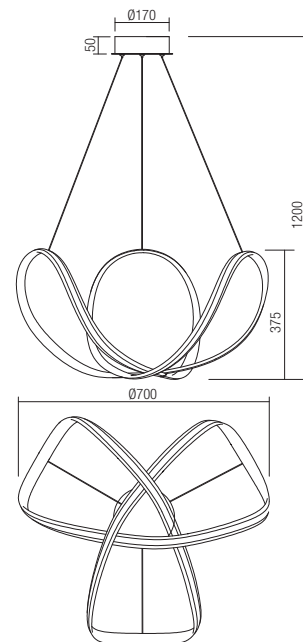

01-1785

- art. **01-1780** Matt White 3000K
- art. **01-1781** Bronze 3000K
- art. **01-1874** Matt White 4000K
- art. **01-1875** Bronze 4000K

- art. **01-1782** Matt White 3000K
- art. **01-1783** Bronze 3000K
- art. **01-1876** Matt White 4000K
- art. **01-1877** Bronze 4000K

- art. **01-1784** Matt White 3000K
- art. **01-1785** Bronze 3000K
- art. **01-1878** Matt White 4000K
- art. **01-1879** Bronze 4000K

Led type	SMD LED 2835 342 pcs x 0,11W	
Power	37W	
Input	220V-240V, 50/60Hz	
Color temperature	3000K	4000K
Lumen source	4803 lm	5043 lm
Lumen system	2978 lm	3127 lm
CRI	80	
Dimmable (3 step)	☉	

CE IP20

Led type	SMD LED 2835 342 pcs x 0,11W	
Power	37W	
Input	220V-240V, 50/60Hz	
Color temperature	3000K	4000K
Lumen source	4803 lm	5043 lm
Lumen system	2978 lm	3127 lm
CRI	80	
Dimmable (3 step)	☉	

CE IP20

Led type	SMD LED 2835 480 pcs x 0,10W	
Power	55W	
Input	220V-240V, 50/60Hz	
Color temperature	3000K	4000K
Lumen source	6882 lm	7266 lm
Lumen system	4267 lm	4480 lm
CRI	80	
Dimmable (3 step)	☉	

CE IP20