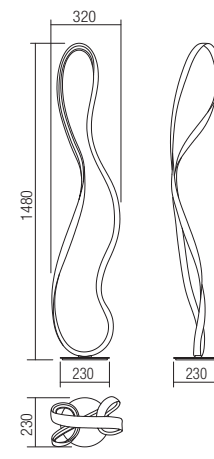

Led type	SMD LED 402 pcs x 0.09W
Power	34,5W
Input	220-240V, 50/60Hz
Color temperature	4000K
Lumen source	4050 lm
Lumen system	2369 lm
CRI	85
Dimmable	☒

CE IP20