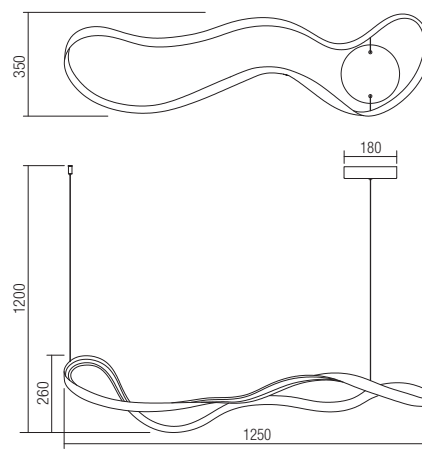

Led type	SMD LED 378 pcs x 0.13W
Power	43W
Input	220-240V, 50/60Hz
Color temperature	4000K
Lumen source	5780 lm
Lumen system	3129 lm
CRI	85
Dimmable (3 step)	☒

CE IP20

art. **01-1532** Sand White
art. **01-2094** Sand Black