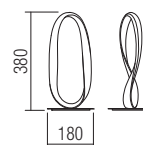

Led type	SMD LED 114 pcs x 0.11W
Power	11,6W
Input	220-240V, 50/60Hz
Color temperature	3000K
Lumen source	1250 lm
Lumen system	762 lm
CRI	85
Dimmable	☒

CE IP20

art. **01-1415** Sand White
art. **01-2085** Sand Black