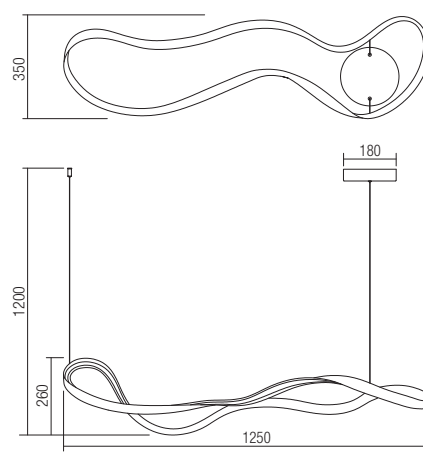

Led type	SMD LED 378 pcs x 0.13W
Power	43W
Input	220-240V, 50/60Hz
Color temperature	3000K
Lumen source	5600 lm
Lumen system	2980 lm
CRI	85
Dimmable (3 step)	☒

CE IP20

art. **01-1417** Sand White
art. **01-2088** Sand Black