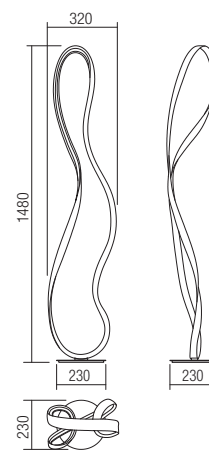

Led type	SMD LED 402 pcs x 0.09W
Power	34,5W
Input	220-240V, 50/60Hz
Color temperature	3000K
Lumen source	3900 lm
Lumen system	2256 lm
CRI	85
Dimmable	☒

CE IP20