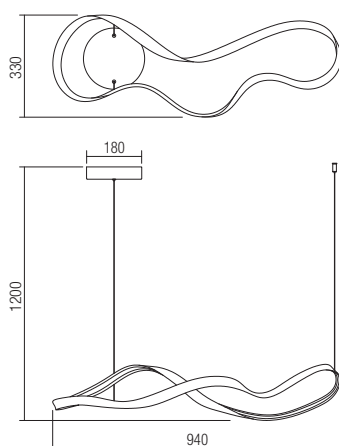

Led type	SMD LED 300 pcs x 0.13W
Power	34,5W
Input	220-240V, 50/60Hz
Color temperature	3000K
Lumen source	4300 lm
Lumen system	2356 lm
CRI	85
Dimmable (3 step)	☒

CE IP20

art. **01-1416** Sand White
art. **01-2086** Sand Black