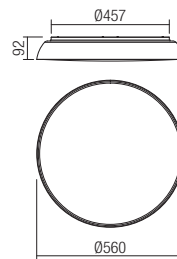

Technical info

01-1682

art. 01-1681 Mat White
art. 01-1682 Mat Black

01-1679

art. 01-1679 Mat White
art. 01-1680 Mat Black

Led type	SMD LED 2835 48 pcs x 1,04W
Power	50W
Input	220V-240V, 50/60Hz
Color temperature	3000K
Lumen source	5400 lm
Lumen system	3152 lm
CRI	80
Not dimmable	⊗

CE IP20

Led type	SMD LED 2835 36 pcs x 0,6W
Power	24W
Input	220V-240V, 50/60Hz
Color temperature	3000K
Lumen source	2750 lm
Lumen system	1924 lm
CRI	80
Not dimmable	⊗

CE IP20