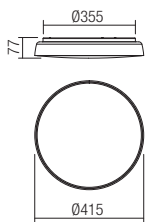

Technical info

01-1682

art. 01-1681 Mat White
art. 01-1682 Mat Black

01-1679

art. 01-1679 Mat White
art. 01-1680 Mat Black

Led type	SMD LED 2835 48 pcs x 1,04W
Power	50W
Input	220V-240V, 50/60Hz
Color temperature	3000K
Lumen source	5400 lm
Lumen system	3152 lm
CRI	80
Not dimmable	⊗

CE IP20

Led type	SMD LED 2835 36 pcs x 0,6W
Power	24W
Input	220V-240V, 50/60Hz
Color temperature	3000K
Lumen source	2750 lm
Lumen system	1924 lm
CRI	80
Not dimmable	⊗

CE IP20